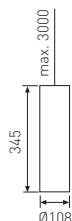

13W
12°
control gear EL
1600 lm
2700K **11.1645.6211**
3000K **11.1645.6311**
4000K **11.1645.6411**

13W
24°
control gear EL
1600 lm
2700K **11.1645.6221**
3000K **11.1645.6321**
4000K **11.1645.6421**

17W 12° control gear EL 2300 lm 2700K 11.2645.1211 3000K 11.2645.1311 4000K 11.2645.1411	17W 24° control gear EL 2300 lm 2700K 11.2645.1221 3000K 11.2645.1321 4000K 11.2645.1421	17W 36° control gear EL 2300 lm 2700K 11.2645.1231 3000K 11.2645.1331 4000K 11.2645.1431
---	---	---