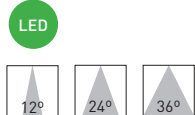

GOLD INSIDE

LED and control gear included