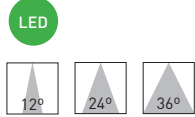

Features

Finishes

To complete the product reference, add finish

Versions:

DIMMER versions on request
DIMMER DALI versions on request

ORANGE INSIDE

LED and control gear included

25W
12°
control gear EL
3000 lm
2700K **11.3645.1211**
3000K **11.3645.1311**
4000K **11.3645.1411**