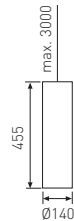

25W
12°
control gear EL
3000 lm
2700K **11.3645.2211**
3000K **11.3645.2311**
4000K **11.3645.2411**

25W
24°
control gear EL
3000 lm
2700K **11.3645.2221**
3000K **11.3645.2321**
4000K **11.3645.2421**

25W
36°
control gear EL
3000 lm
2700K **11.3645.2231**
3000K **11.3645.2331**
4000K **11.3645.2431**

37W
12°
control gear EL
4400 lm
2700K **11.3645.5211**
3000K **11.3645.5311**
4000K **11.3645.5411**

37W
24°
control gear EL
4400 lm
2700K **11.3645.5221**
3000K **11.3645.5321**
4000K **11.3645.5421**

37W
36°
control gear EL
4400 lm
2700K **11.3645.5231**
3000K **11.3645.5331**
4000K **11.3645.5431**