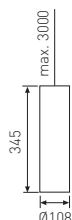

17W 12° control gear EL 2300 lm 2700K 11.2645.2211 3000K 11.2645.2311 4000K 11.2645.2411	17W 24° control gear EL 2300 lm 2700K 11.2645.2221 3000K 11.2645.2321 4000K 11.2645.2421	17W 36° control gear EL 2300 lm 2700K 11.2645.2231 3000K 11.2645.2331 4000K 11.2645.2431

25W 12° control gear EL 3000 lm 2700K 11.2645.5211 3000K 11.2645.5311 4000K 11.2645.5411	25W 24° control gear EL 3000 lm 2700K 11.2645.5221 3000K 11.2645.5321 4000K 11.2645.5421	25W 36° control gear EL 3000 lm 2700K 11.2645.5231 3000K 11.2645.5331 4000K 11.2645.5431

LED

GOLD INSIDE

LED and control gear included