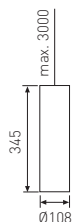

17W 12° control gear EL 2300 lm 2700K 11.2645.1211 3000K 11.2645.1311 4000K 11.2645.1411	17W 24° control gear EL 2300 lm 2700K 11.2645.1221 3000K 11.2645.1321 4000K 11.2645.1421	17W 36° control gear EL 2300 lm 2700K 11.2645.1231 3000K 11.2645.1331 4000K 11.2645.1431

25W 12° control gear EL 3000 lm 2700K 11.2645.4211 3000K 11.2645.4311 4000K 11.2645.4411	25W 24° control gear EL 3000 lm 2700K 11.2645.4221 3000K 11.2645.4321 4000K 11.2645.4421	25W 36° control gear EL 3000 lm 2700K 11.2645.4231 3000K 11.2645.4331 4000K 11.2645.4431

LED

BLACK INSIDE

LED and control gear included