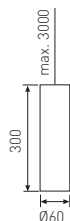

Power

LED 7W, 13W, 17W, 25W, 37W

Beam

LED 12°, 24°, 36°

Colour temperature

2700K warm white - CRI \geq 90

3000K warm white - CRI \geq 90

4000K neutral white - CRI \geq 90

Accessories

Hanging models require a base-plate

Features

Finishes

To complete the product reference, add finish

LED

ORANGE INSIDE

LED and control gear included

7W
12°
control gear EL
1000 lm
2700K **11.1645.1211**
3000K **11.1645.1311**
4000K **11.1645.1411**

7W
24°
control gear EL
1000 lm
2700K **11.1645.1221**
3000K **11.1645.1321**
4000K **11.1645.1421**

13W
12°
control gear EL
1600 lm
2700K **11.1645.4211**
3000K **11.1645.4311**
4000K **11.1645.4411**