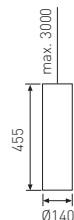

25W
12°
control gear EL
3000 lm
2700K **11.3645.3211**
3000K **11.3645.3311**
4000K **11.3645.3411**

25W
24°
control gear EL
3000 lm
2700K **11.3645.3221**
3000K **11.3645.3321**
4000K **11.3645.3421**

25W
36°
control gear EL
3000 lm
2700K **11.3645.3231**
3000K **11.3645.3331**
4000K **11.3645.3431**

37W
12°
control gear EL
4400 lm
2700K **11.3645.6211**
3000K **11.3645.6311**
4000K **11.3645.6411**

37W
24°
control gear EL
4400 lm
2700K **11.3645.6221**
3000K **11.3645.6321**
4000K **11.3645.6421**

37W
36°
control gear EL
4400 lm
2700K **11.3645.6231**
3000K **11.3645.6331**
4000K **11.3645.6431**