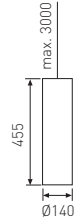

25W
12°
control gear EL
3000 lm
2700K **11.3645.1211**
3000K **11.3645.1311**
4000K **11.3645.1411**

25W
24°
control gear EL
3000 lm
2700K **11.3645.1221**
3000K **11.3645.1321**
4000K **11.3645.1421**

25W
36°
control gear EL
3000 lm
2700K **11.3645.1231**
3000K **11.3645.1331**
4000K **11.3645.1431**