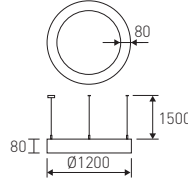

Features

Finishes

Versions:

3000K versions on demand
DALI Dimmable versions on demand
Ceiling surface mounted versions on demand

Artshape Round LED

LED
110°
1,5 m suspension included
LED and control gear included

□	50W 110° control gear EL 6000 lm 4000K AG0SRLPU60W219Z	□	93W 110° control gear EL 12000 lm 4000K AG0SRLPU120W219Z