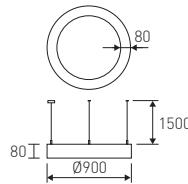

□	35W 110° control gear EL 4500 lm 4000K AG0SRMPU45W219Z	□	70W 110° control gear EL 9000 lm 4000K AG0SRMPU90W219Z