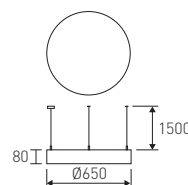

□	25W 110° control gear EL 3000 lm 4000K AG0SRSPU30W219Z

LED
115°
1,5 m suspension included
LED and control gear included