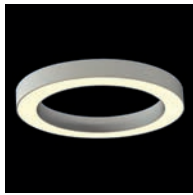

Features

Body made of thin-walls aluminium profile; it mounts highly efficient LED light sources and a high-quality diffuser with a very good light transmission-factor surface and good diffusion parameters.

Artshape Round LED

LED
 110°
 1,5 m suspension included
 LED and control gear included

□	50W 110° control gear EL 6000 lm 4000K AG0SRLPU60W219Z	□	93W 110° control gear EL 12000 lm 4000K AG0SRLPU120W219Z
---	---	---	---