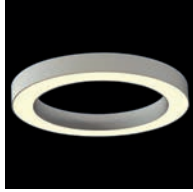

Features

Body made of thin-walls aluminium profile; it mounts highly efficient LED light sources and a high-quality diffuser with a very good light transmission-factor surface and good diffusion parameters.

220... 240V, 50/60Hz

Installation

Hanging (1,5 m suspension included)
Ceiling surface mounted on demand

Features

Finishes

Versions:

3000K versions on demand
 DALI Dimmable versions on demand
 Ceiling surface mounted versions on demand

Artshape Round LED

LED
 110°
 1,5 m suspension included
 LED and control gear included

□	50W 110° control gear EL 6000 lm 4000K AG0SRLPU60W219Z	□	93W 110° control gear EL 12000 lm 4000K AG0SRLPU120W219Z
---	---	---	---