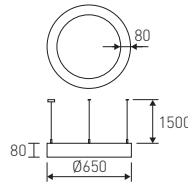

Features

Finishes

Versions:

3000K versions on demand
DALI Dimmable versions on demand
Ceiling surface mounted versions on demand

Artshape Round LED

LED
110°
1,5 m suspension included
LED and control gear included

□	50W 110° control gear EL 6000 lm 4000K AG0SRLPU60W219Z	□	93W 110° control gear EL 12000 lm 4000K AG0SRLPU120W219Z

□	35W 110° control gear EL 4500 lm 4000K AG0SRMPU45W219Z	□	70W 110° control gear EL 9000 lm 4000K AG0SRMPU90W219Z

□	25W 110° control gear EL 3000 lm 4000K AG0SRSPU30W219Z

LED
115°
1,5 m suspension included
LED and control gear included

□	71W 115° control gear EL 9000 lm 4000K AG0SRSPU90W219Z