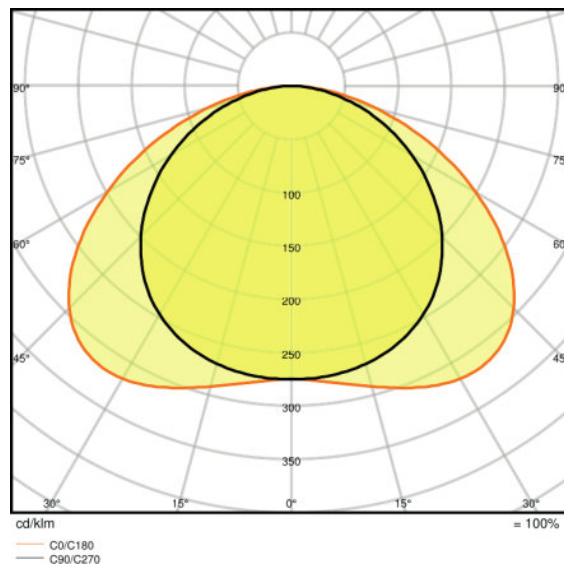

Light Distribution

LDC typ cone

LDC typ polar

EQUIPMENT / ACCESSORIES

- Accessories for several mounting options available
- Security rope for luminaire included
- External control gear included

LOGISTICAL DATA

Product code	Product description	Packaging unit (Pieces/Unit)	Dimensions (length x width x height)	Volume	Gross weight
4058075149526	PANEL 625 36 W 3000 K OP IP54 WT	Shipping carton box 4	665 mm x 270 mm x 670 mm	120.30 dm³	14950.00 g

The mentioned product code describes the smallest quantity unit which can be ordered. One shipping unit can contain one or more single products. When placing an order, for the quantity please enter single or multiples of a shipping unit.

REFERENCES / LINKS

For Guarantee see

- www.ledvance.com/guarantee

DISCLAIMER

Subject to change without notice. Errors and omission excepted. Always make sure to use the most recent release.