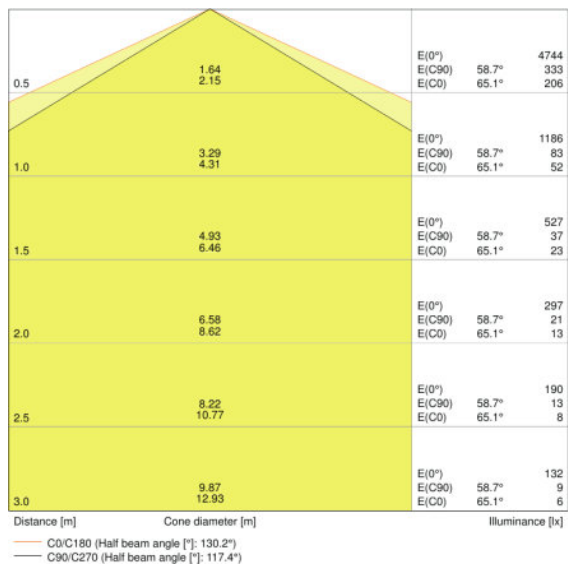

Light Distribution

LDC typ cone

LDC typ polar

EQUIPMENT / ACCESSORIES

- Accessories for several mounting options available
- Security rope for luminaire included
- External control gear included

LOGISTICAL DATA

Product code	Product description	Packaging unit (Pieces/Unit)	Dimensions (length x width x height)	Volume	Gross weight
4058075149526	PANEL 625 36 W 3000 K OP IP54 WT	Shipping carton box 4	665 mm x 270 mm x 670 mm	120.30 dm³	14950.00 g

The mentioned product code describes the smallest quantity unit which can be ordered. One shipping unit can contain one or more single products. When placing an order, for the quantity please enter single or multiples of a shipping unit.

REFERENCES / LINKS

For Guarantee see

- www.ledvance.com/guarantee

DISCLAIMER

Subject to change without notice. Errors and omission excepted. Always make sure to use the most recent release.