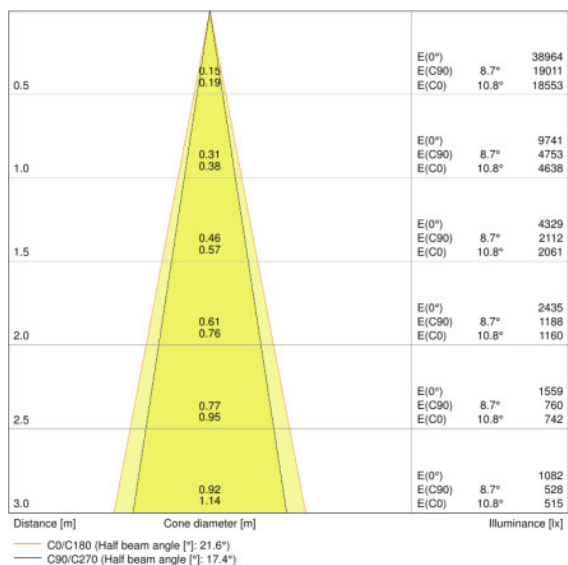

Light Distribution

LDC typ cone

LDC typ polar

EQUIPMENT / ACCESSORIES

- Driver included

LOGISTICAL DATA

Product code	Product description	Packaging unit (Pieces/Unit)	Dimensions (length x width x height)	Volume	Gross weight
4058075104044	SPOT VARIO DN 170 35 W 4000 K 24DEG WT	Shipping carton box 4	415 mm x 215 mm x 320 mm	28.55 dm³	5727.00 g

The mentioned product code describes the smallest quantity unit which can be ordered. One shipping unit can contain one or more single products. When placing an order, for the quantity please enter single or multiples of a shipping unit.

REFERENCES / LINKS

For Guarantee see
▶ www.ledvance.com/guarantee

DISCLAIMER

Subject to change without notice. Errors and omission excepted. Always make sure to use the most recent release.