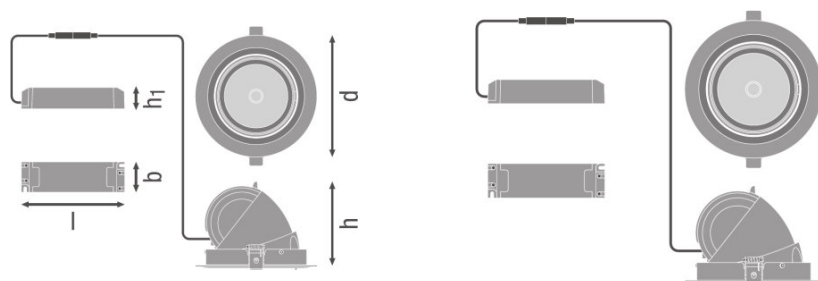

### PRODUCT FEATURES

- Large faceted reflector for high light output
- Beam angle: 24°
- Rotation angle: 0°...350°, tilt angle: 0°...35°
- Diameter of required ceiling cut out: 165...170 mm

**TECHNICAL DATA**

Electrical data

Nominal wattage	35.00 W
Operating mode	External LED driver
Nominal voltage	220...240 V
Power factor $\lambda$	>0.90
Mains frequency	50/60 Hz

Luminaire control gear data

ECG - Length	153 mm
ECG - Width	44 mm
Max. no. of lum. on circuit break. B16 A	15
Max. no. of lum. on circuit break. C10 A	9
Max. no. of lum. on circuit break. C16 A	15

Light technical data

Beam angle	24 °
------------	------

Dimensions & weight

Diameter	180.0 mm
Height	129.0 mm

<b>Product weight</b>	1126.00 g
<b>Mounting diameter</b>	170 mm