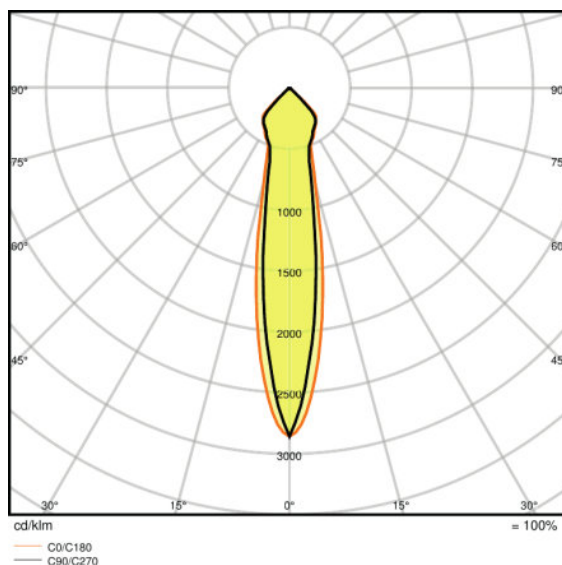

Light Distribution

LDC typ cone

LDC typ polar

EQUIPMENT / ACCESSORIES

- Driver included

LOGISTICAL DATA

Product code	Product description	Packaging unit (Pieces/Unit)	Dimensions (length x width x height)	Volume	Gross weight
4058075104044	SPOT VARIO DN 170 35 W 4000 K 24DEG WT	Shipping carton box 4	415 mm x 215 mm x 320 mm	28.55 dm³	5727.00 g

The mentioned product code describes the smallest quantity unit which can be ordered. One shipping unit can contain one or more single products. When placing an order, for the quantity please enter single or multiples of a shipping unit.

REFERENCES / LINKS

For Guarantee see
▶ www.ledvance.com/guarantee

DISCLAIMER

Subject to change without notice. Errors and omission excepted. Always make sure to use the most recent release.