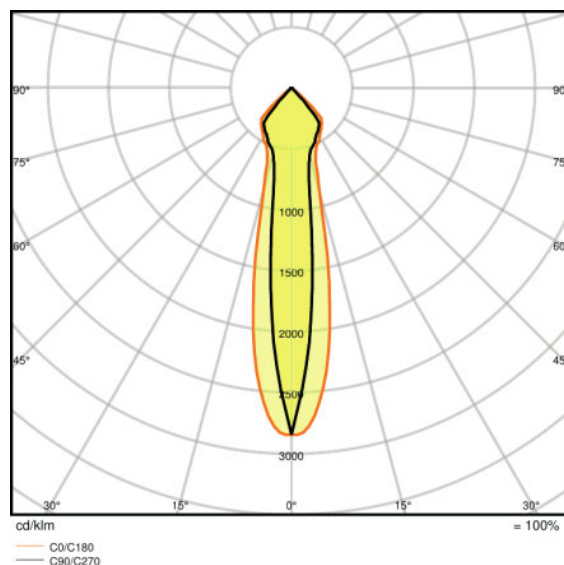

Light Distribution

LDC typ cone

LDC typ polar

EQUIPMENT / ACCESSORIES

- Driver included

LOGISTICAL DATA

Product code	Product description	Packaging unit (Pieces/Unit)	Dimensions (length x width x height)	Volume	Gross weight
4058075104020	SPOT VARIO DN 170 35 W 3000 K 24DEG WT	Shipping carton box 4	415 mm x 215 mm x 320 mm	28.55 dm³	5727.00 g

The mentioned product code describes the smallest quantity unit which can be ordered. One shipping unit can contain one or more single products. When placing an order, for the quantity please enter single or multiples of a shipping unit.

REFERENCES / LINKS

For Guarantee see
▶ www.ledvance.com/guarantee

DISCLAIMER

Subject to change without notice. Errors and omission excepted. Always make sure to use the most recent release.