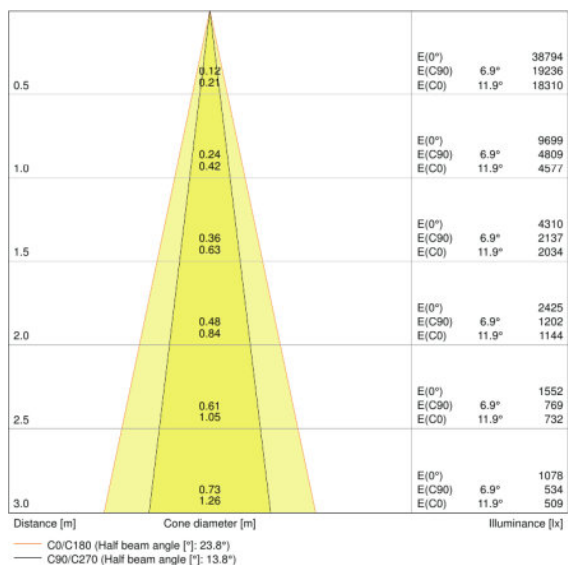

Light Distribution

LDC typ cone

LDC typ polar

EQUIPMENT / ACCESSORIES

- Driver included

LOGISTICAL DATA

Product code	Product description	Packaging unit (Pieces/Unit)	Dimensions (length x width x height)	Volume	Gross weight
4058075104020	SPOT VARIO DN 170 35 W 3000 K 24DEG WT	Shipping carton box 4	415 mm x 215 mm x 320 mm	28.55 dm³	5727.00 g

The mentioned product code describes the smallest quantity unit which can be ordered. One shipping unit can contain one or more single products. When placing an order, for the quantity please enter single or multiples of a shipping unit.

REFERENCES / LINKS

For Guarantee see
▶ www.ledvance.com/guarantee

DISCLAIMER

Subject to change without notice. Errors and omission excepted. Always make sure to use the most recent release.