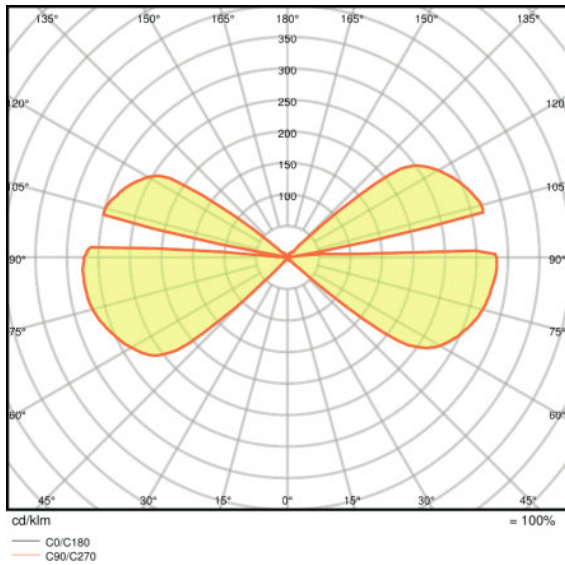

Light Distribution

LDC typ polar

EQUIPMENT / ACCESSORIES

- Complete mounting and connecting accessories included

LOGISTICAL DATA

Product code	Product description	Packaging unit (Pieces/Unit)	Dimensions (length x width x height)	Volume	Gross weight
4058075075054	O FACADE UPDOWN 12 W 3000 K IP54 GY	Shipping carton box 6	245 mm x 240 mm x 195 mm	11.47 dm³	3193.00 g

The mentioned product code describes the smallest quantity unit which can be ordered. One shipping unit can contain one or more single products. When placing an order, for the quantity please enter single or multiples of a shipping unit.

REFERENCES / LINKS

For Guarantee see

- www.ledvance.com/guarantee

DISCLAIMER

Subject to change without notice. Errors and omission excepted. Always make sure to use the most recent release.