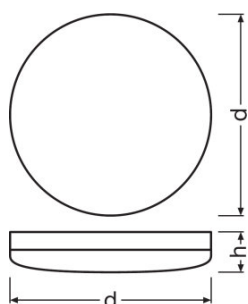

TECHNICAL DATA

Electrical data

Nominal wattage	24.00 W
Operating mode	Electronic control gear (ECG)
Nominal voltage	220...240 V
Power factor λ	≥ 0.90
Mains frequency	50/60 Hz

Luminaire control gear data

Ouput current	280 mA
---------------	--------

Photometrical data

Color temperature	3000 K
Luminous flux	1800 lm
Luminous efficacy	75 lm/W
Standard deviation of color matching	≤ 4 sdc _m
Light color (designation)	Warm White
Color rendering index Ra	>80

Light technical data

Beam angle	120 °
------------	-------

Dimensions & weight

Diameter	300.0 mm
Height	61.0 mm
Product weight	940.00 g

Colors & materials

Body material	Polycarbonate (PC)
---------------	--------------------

Light Distribution

LDC typ cone

LDC typ polar

LOGISTICAL DATA

Product code	Product description	Packaging unit (Pieces/Unit)	Dimensions (length x width x height)	Volume	Gross weight
4058075062207	SF COMPACT IK10 300 24 W 3000 K IP65 WT	Shipping carton box 8	555 mm x 320 mm x 325 mm	57.72 dm ³	8944.00 g