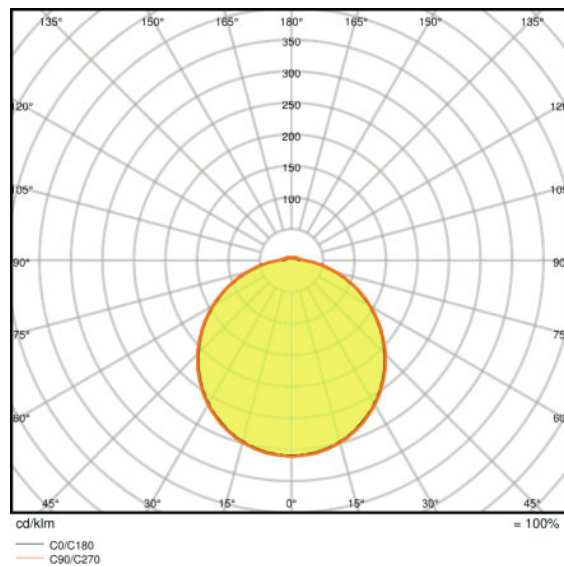

Light Distribution

LDC typ cone

LDC typ polar

LOGISTICAL DATA

Product code	Product description	Packaging unit (Pieces/Unit)	Dimensions (length x width x height)	Volume	Gross weight
4058075062207	SF COMPACT IK10 300 24 W 3000 K IP65 WT	Shipping carton box 8	555 mm x 320 mm x 325 mm	57.72 dm³	8944.00 g

The mentioned product code describes the smallest quantity unit which can be ordered. One shipping unit can contain one or more single products. When placing an order, for the quantity please enter single or multiples of a shipping unit.

REFERENCES / LINKS

For Guarantee see
▶ www.ledvance.com/guarantee

DISCLAIMER

Subject to change without notice. Errors and omission excepted. Always make sure to use the most recent release.