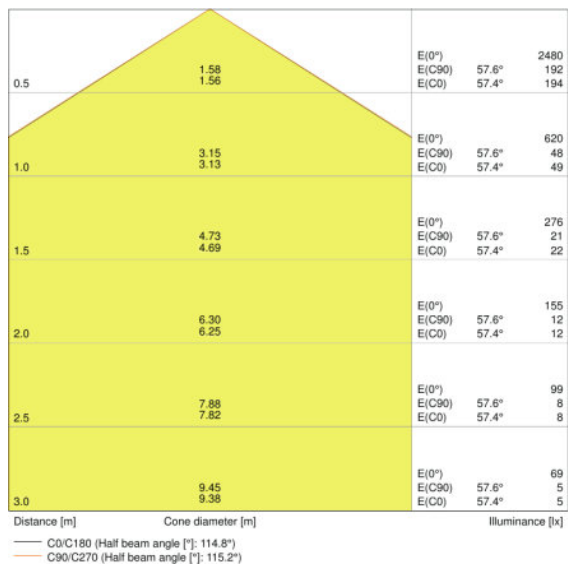

Light Distribution

LDC typ cone

LDC typ polar

LOGISTICAL DATA

Product code	Product description	Packaging unit (Pieces/Unit)	Dimensions (length x width x height)	Volume	Gross weight
4058075062207	SF COMPACT IK10 300 24 W 3000 K IP65 WT	Shipping carton box 8	555 mm x 320 mm x 325 mm	57.72 dm³	8944.00 g

The mentioned product code describes the smallest quantity unit which can be ordered. One shipping unit can contain one or more single products. When placing an order, for the quantity please enter single or multiples of a shipping unit.

REFERENCES / LINKS

For Guarantee see
▶ www.ledvance.com/guarantee

DISCLAIMER

Subject to change without notice. Errors and omission excepted. Always make sure to use the most recent release.