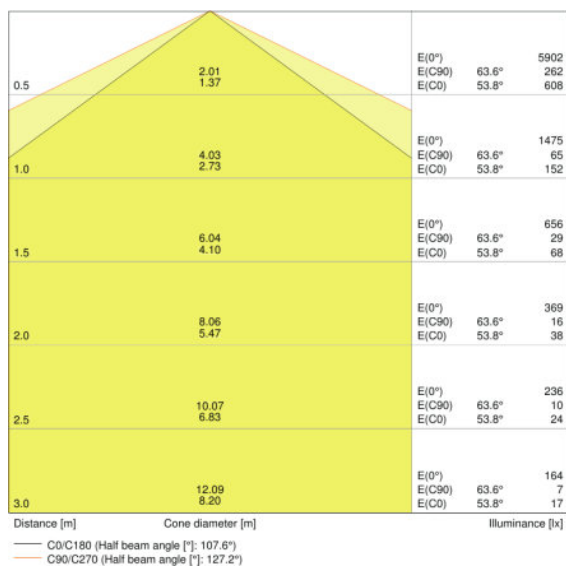

Light Distribution

LDC typ cone

LDC typ polar

EQUIPMENT / ACCESSORIES

- Stainless steel clamps with safety screws included
- Mounting accessories included (suspension kit, theft protection kit)

LOGISTICAL DATA

Product code	Product description	Packaging unit (Pieces/Unit)	Dimensions (length x width x height)	Volume	Gross weight
4058075062108	DP COMPACT 1200 44 W 4000K IP65 GY	Shipping carton box 6	1340 mm x 200 mm x 240 mm	64.32 dm³	8380.00 g

The mentioned product code describes the smallest quantity unit which can be ordered. One shipping unit can contain one or more single products. When placing an order, for the quantity please enter single or multiples of a shipping unit.

REFERENCES / LINKS

For Guarantee see
▶ www.ledvance.com/guarantee

DISCLAIMER

Subject to change without notice. Errors and omission excepted. Always make sure to use the most recent release.