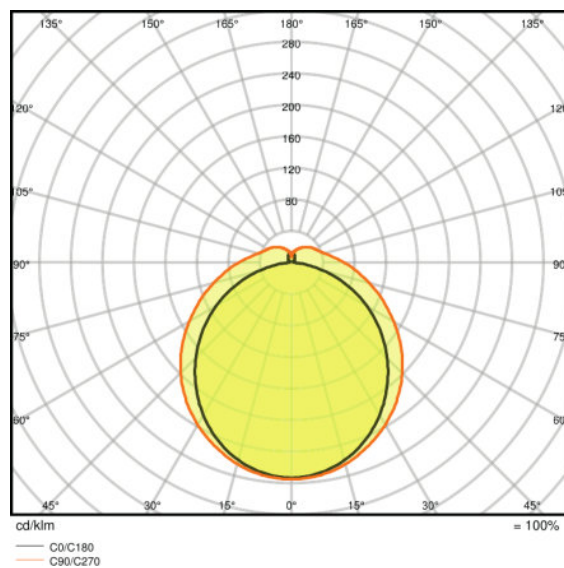

Light Distribution

LDC typ cone

LDC typ polar

EQUIPMENT / ACCESSORIES

- Stainless steel clamps with safety screws included
- Mounting accessories included (suspension kit, theft protection kit)

LOGISTICAL DATA

Product code	Product description	Packaging unit (Pieces/Unit)	Dimensions (length x width x height)	Volume	Gross weight
4058075062108	DP COMPACT 1200 44 W 4000K IP65 GY	Shipping carton box 6	1340 mm x 200 mm x 240 mm	64.32 dm³	8380.00 g

The mentioned product code describes the smallest quantity unit which can be ordered. One shipping unit can contain one or more single products. When placing an order, for the quantity please enter single or multiples of a shipping unit.

REFERENCES / LINKS

For Guarantee see
▶ www.ledvance.com/guarantee

DISCLAIMER

Subject to change without notice. Errors and omission excepted. Always make sure to use the most recent release.