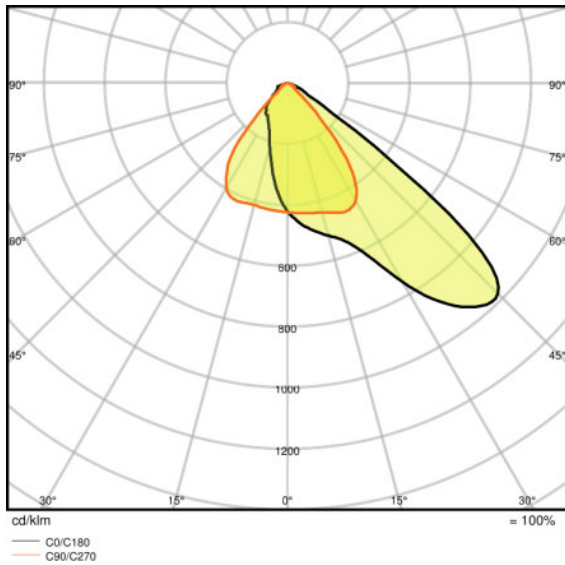

Light Distribution

LDC typ polar

LOGISTICAL DATA

Product code	Product description	Packaging unit (Pieces/Unit)	Dimensions (length x width x height)	Volume	Gross weight
4058075814769	FLOODLIGHT LED 200 W 4000 K BK	Shipping carton box 1	499 mm x 399 mm x 126 mm	25.09 dm³	8043.00 g

The mentioned product code describes the smallest quantity unit which can be ordered. One shipping unit can contain one or more single products. When placing an order, for the quantity please enter single or multiples of a shipping unit.

DISCLAIMER

Subject to change without notice. Errors and omission excepted. Always make sure to use the most recent release.