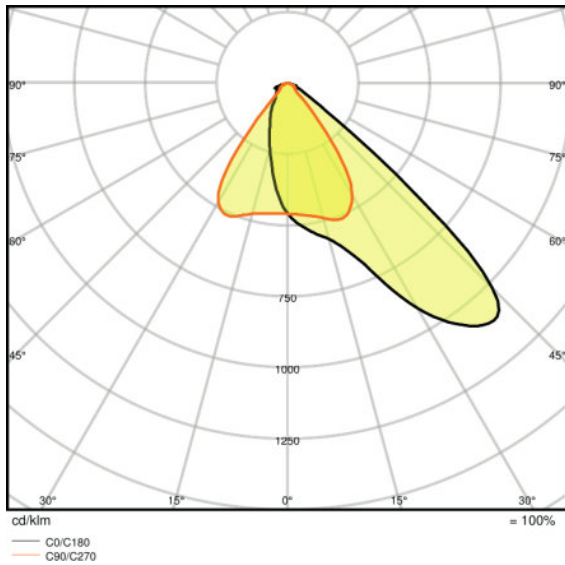

Light Distribution

LDC typ polar

LOGISTICAL DATA

Product code	Product description	Packaging unit (Pieces/Unit)	Dimensions (length x width x height)	Volume	Gross weight
4058075814752	FLOODLIGHT LED 150 W 4000 K BK	Shipping carton box 1	499 mm x 399 mm x 126 mm	25.09 dm³	7578.00 g

The mentioned product code describes the smallest quantity unit which can be ordered. One shipping unit can contain one or more single products. When placing an order, for the quantity please enter single or multiples of a shipping unit.

DISCLAIMER

Subject to change without notice. Errors and omission excepted. Always make sure to use the most recent release.