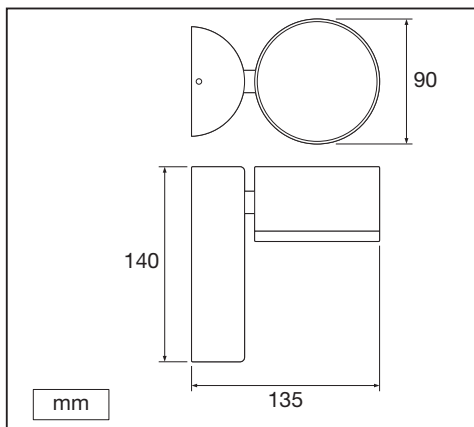

Outdoor Facade Spot