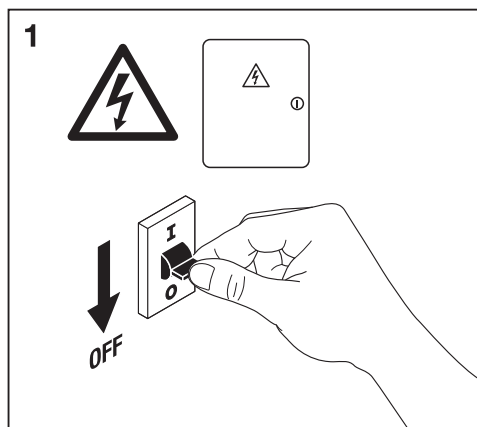

Outdoor Facade Spot