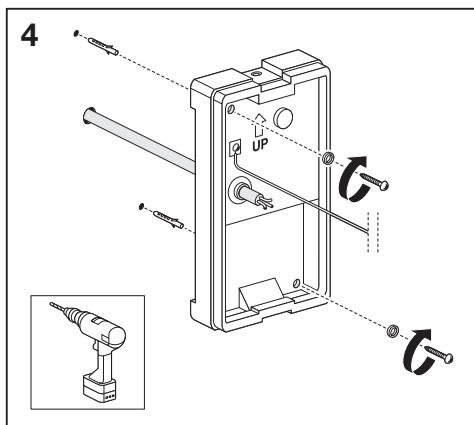

Outdoor Facade Spot