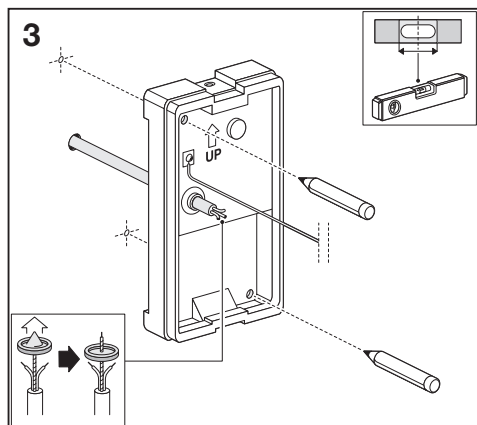

Outdoor Facade Spot