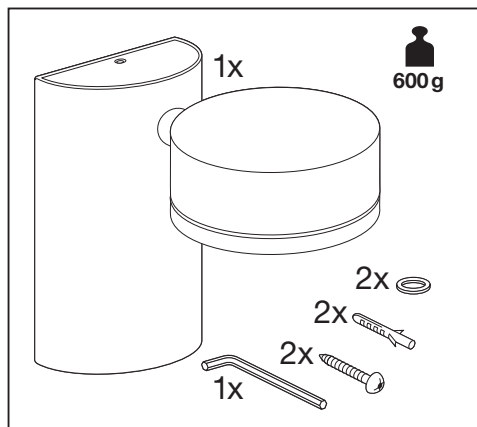

Outdoor Facade Spot