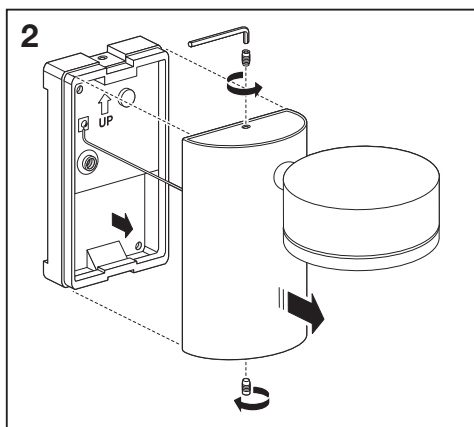

Outdoor Facade Spot