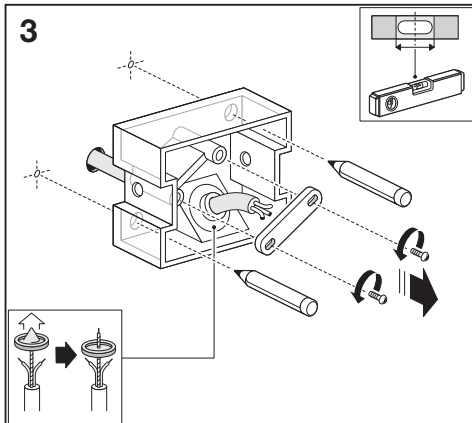

Outdoor Facade Lantern