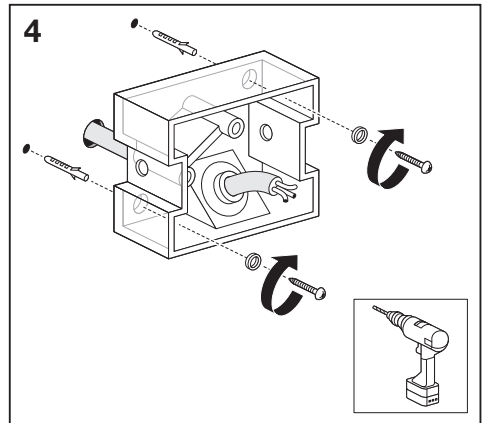

Outdoor Facade Lantern