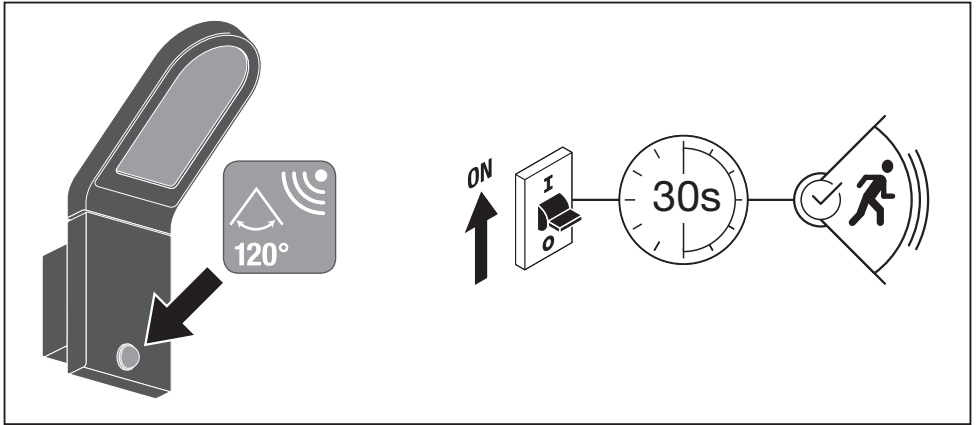

www.luminaires.ledvance.com

Downlight

Spot

Linear

Panel

Surface

DampProof
IP65

HighBay

Floodlight

C10449057
G11033056
15.12.17

LEDVANCE GmbH
Steinerne Furt 62
86167 Augsburg
Germany
www.ledvance.com