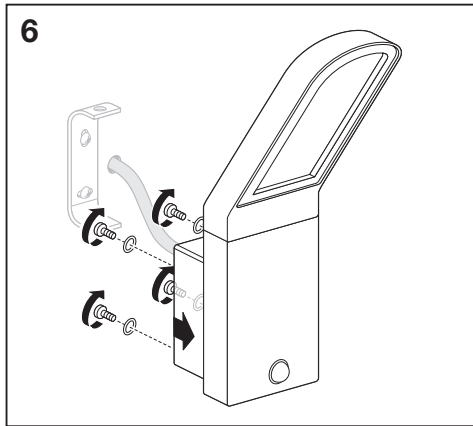

Outdoor Facade Edge / Outdoor Facade Edge Sensor