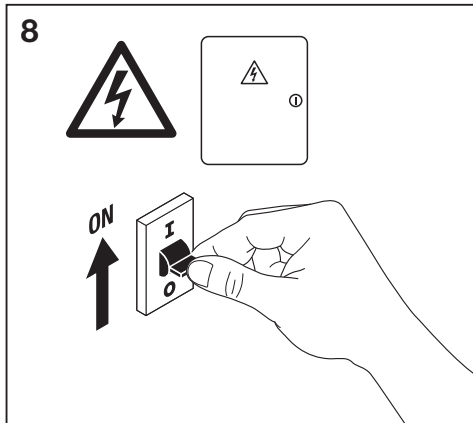

Outdoor Facade Edge / Outdoor Facade Edge Sensor