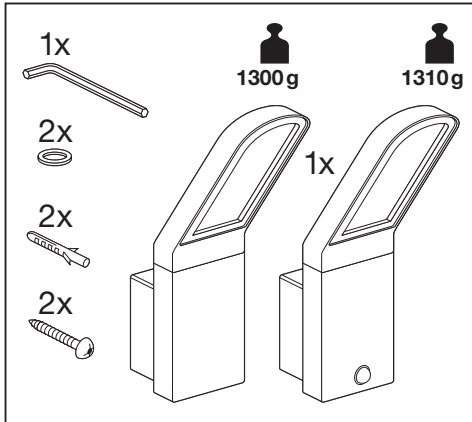

Outdoor Facade Edge / Outdoor Facade Edge Sensor