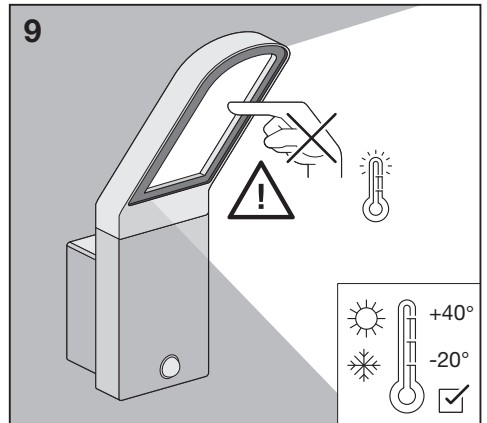

Outdoor Facade Edge / Outdoor Facade Edge Sensor