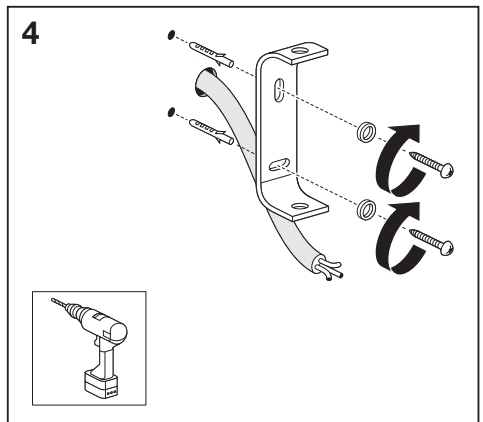

Outdoor Facade Edge / Outdoor Facade Edge Sensor