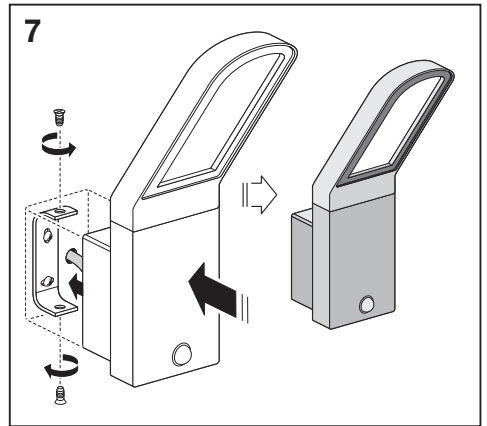

Outdoor Facade Edge / Outdoor Facade Edge Sensor