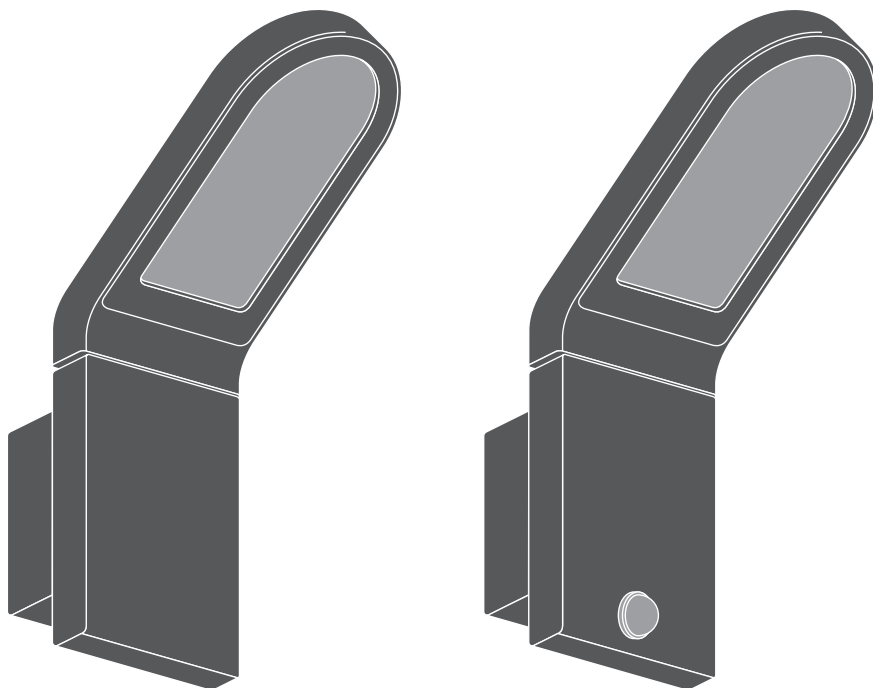

Outdoor Facade Edge

Outdoor Facade Edge Sensor

	EAN	L x W x H	W	lm	lm/W	K	IP	IK
Outdoor Facade Edge 12W/3000K GY IP54	4058075074750	168x100x273	12	740	60	3000K	54	06
Outdoor Facade Edge 12W/3000K WT IP54	4058075074774	168x100x273	12	770	65	3000K	54	06
Outdoor Facade Edge 12W/3000K GY S IP54	4058075074798	168x100x273	12	740	60	3000K	54	06
Outdoor Facade Edge 12W/3000K WT S IP54	4058075074811	168x100x273	12	770	65	3000K	54	06

	EAN	⚡	🌡️ (°C)	PF	Pa	V _{AC}	Hz	👤
Outdoor Facade Edge 12W/3000K GY IP54	4058075074750	110°	-20...40	≥ 0.5	≥ 80	220-240V	50/60 Hz	1.3 kg
Outdoor Facade Edge 12W/3000K WT IP54	4058075074774	110°	-20...40	≥ 0.5	≥ 80	220-240V	50/60 Hz	1.3 kg
Outdoor Facade Edge 12W/3000K GY S IP54	4058075074798	110°	-20...40	≥ 0.5	≥ 80	220-240V	50/60 Hz	1.3 kg
Outdoor Facade Edge 12W/3000K WT S IP54	4058075074811	110°	-20...40	≥ 0.5	≥ 80	220-240V	50/60 Hz	1.3 kg

Outdoor Facade Edge / Outdoor Facade Edge Sensor

Outdoor Facade Edge / Outdoor Facade Edge Sensor

www.luminaires.ledvance.com

Downlight

Spot

Linear

Panel

Surface