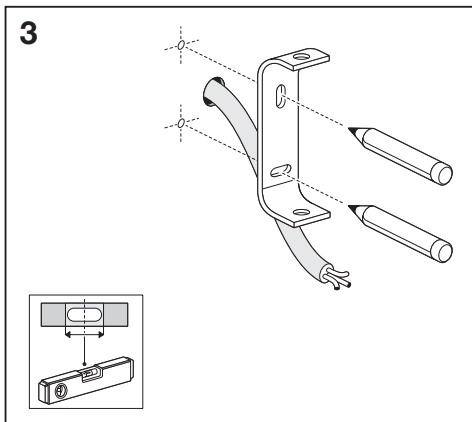

Outdoor Facade Edge / Outdoor Facade Edge Sensor