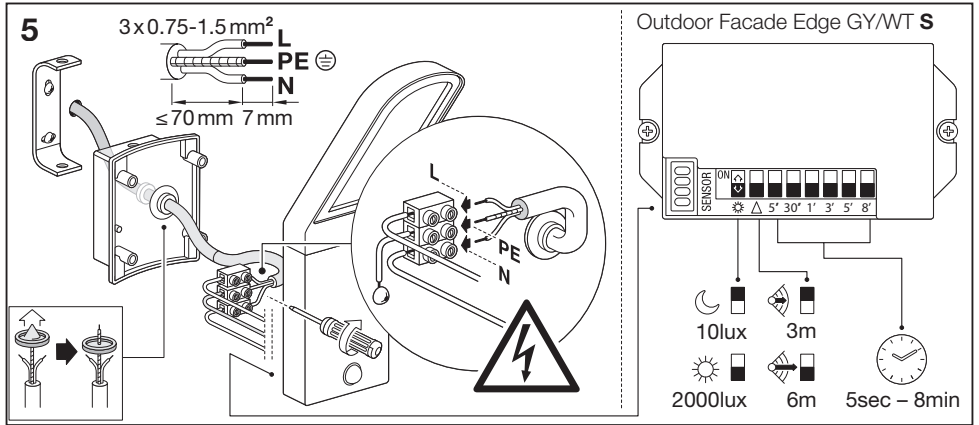

Outdoor Facade Edge / Outdoor Facade Edge Sensor