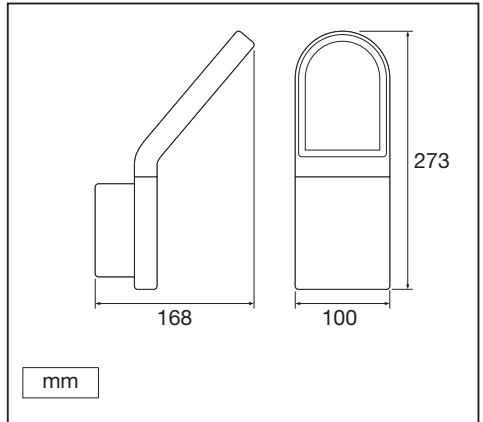

Outdoor Facade Edge / Outdoor Facade Edge Sensor