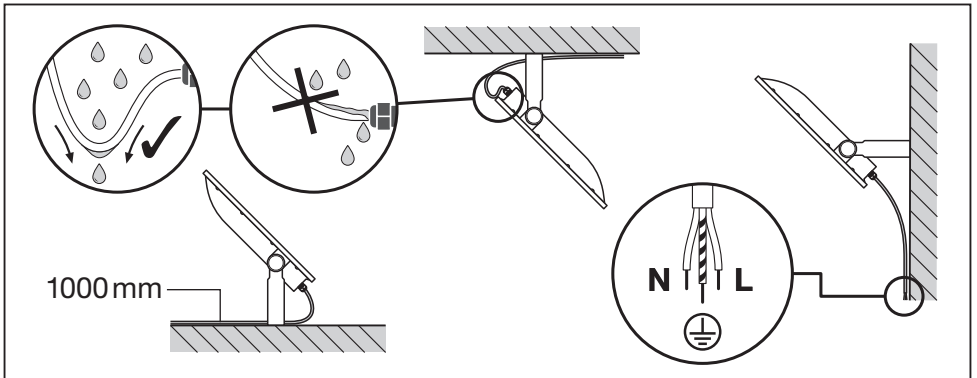

CE EAC RoHS

C10449057
G11033360
20.12.17

LEDVANCE GmbH
Steinerne Furt 62
86167 Augsburg, Germany
www.ledvance.com