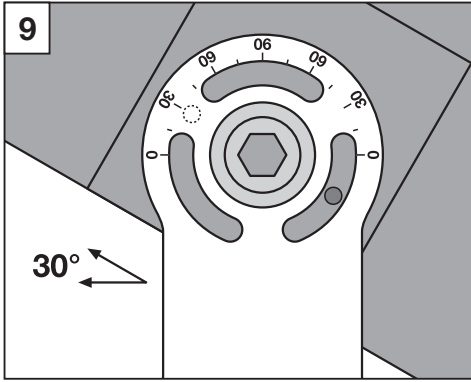

CE EAC RoHS

C10449057
G11033360
20.12.17

LEDVANCE GmbH
Steinerne Furt 62
86167 Augsburg, Germany
www.ledvance.com