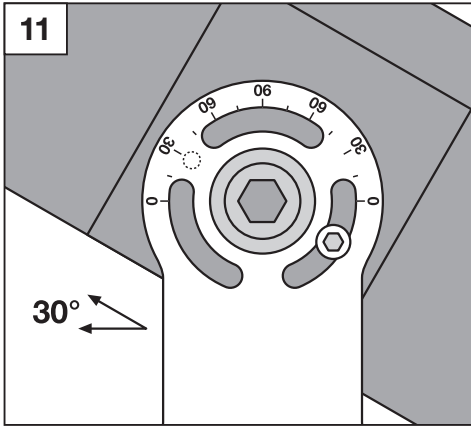

CE EAC RoHS

C10449057
G11033360
20.12.17

LEDVANCE GmbH
Steinerne Furt 62
86167 Augsburg, Germany
www.ledvance.com