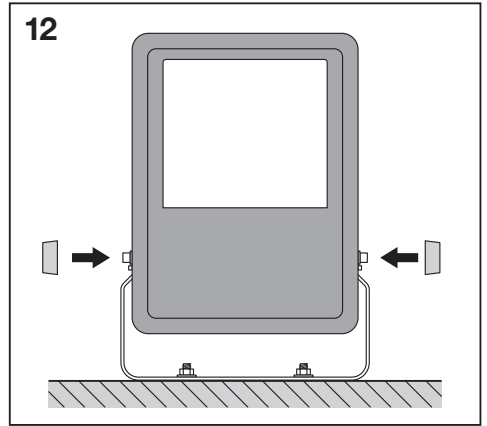

CE EAC RoHS

C10449057
G11033360
20.12.17

LEDVANCE GmbH
Steinerne Furt 62
86167 Augsburg, Germany
www.ledvance.com