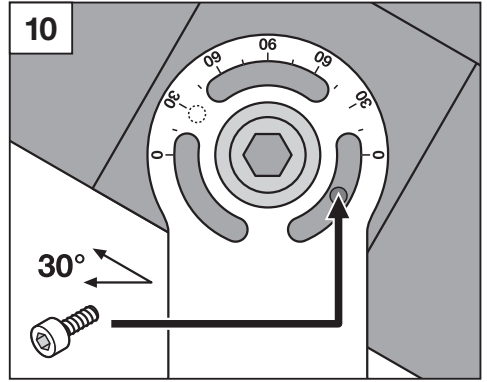

CE EAC RoHS

C10449057
G11033360
20.12.17

LEDVANCE GmbH
Steinerne Furt 62
86167 Augsburg, Germany
www.ledvance.com