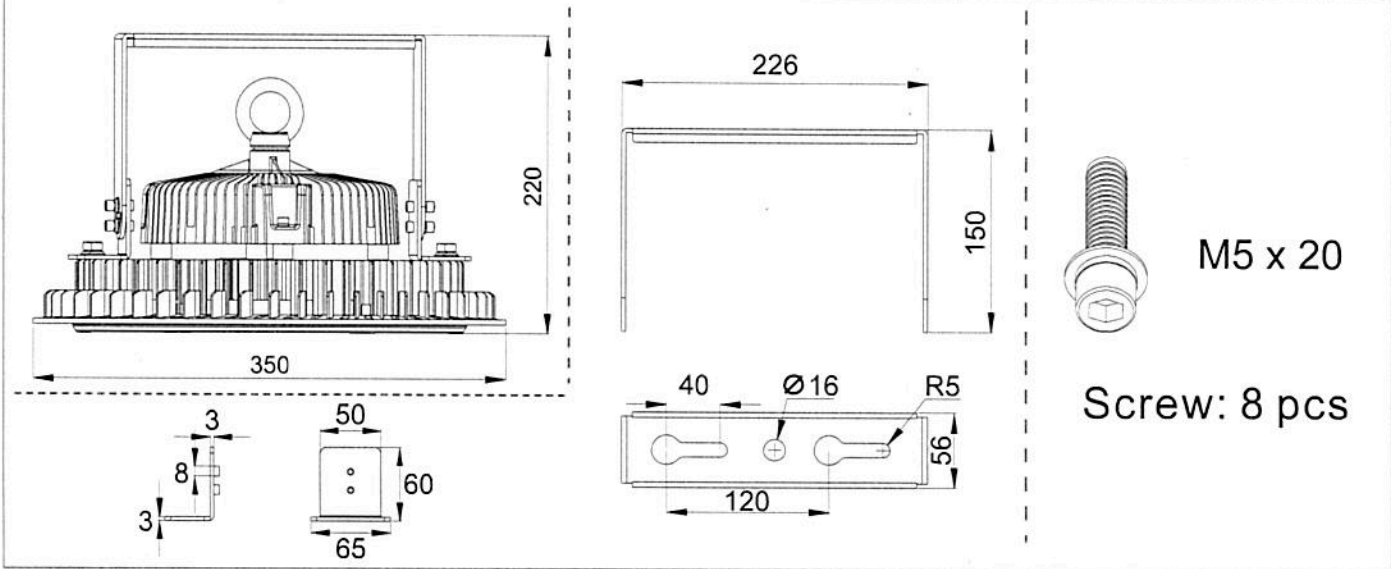

Installation Manual for Bracket for LED High Bay.

A. Physical Dimensions (Unit:mm)

B. Installation Instruction