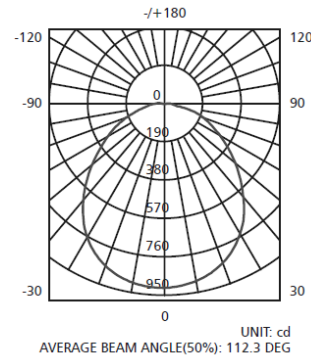

RX Shoplighter Product Range

WATTS	40W
LUMEN OUTPUT	4050lm
EFFICACY	101lm/w
CCT & RX	4000K
CRI	>80
BEAM ANGLE	120°
IP RATING	IP20
IK RATING	—
IC RATING	Non IC
IES FILES AVAILABLE?	Yes
UGR	—
DIMMING / CONTROLS / DRIVER	Non dimming
LIFETIME	40,000hr
WARRANTY	3 yr
DIMENSIONS L,W,H	246mm x 156mm x 144mm
CUTOUT	225mm x 130mm
WEIGHT	2.47kg
MATERIALS	Aluminum and Glass
BODY COLOUR	White
MOUNTING OPTIONS	Recessed
STANDARDS & RATINGS EG CA	CE, RoHS, SAA
CONNECTION EG FLEX & PLUG / TERMINAL	Terminal

ORDER CODE	DESCRIPTION
REXRD01C404K	RX RD01C Rectangular Shoplighter 40W 4K White

Photometric diagrams