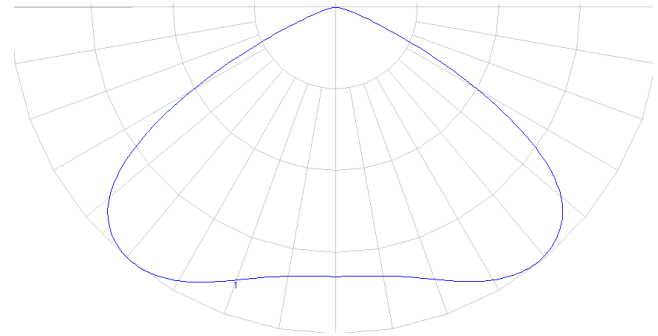

RX Highbay Product Range

WATTS	150 and 200W
LUMEN OUTPUT	20356 and 25534lm
EFFICACY	135 and 128W/lm
CCT & RX	4000K
CRI	>80
BEAM ANGLE	120° (90° and 50° lenses available)
IP RATING	IP65
IK RATING	IK10
IC RATING	—
IES FILES AVAILABLE?	Yes
UGR	—
DIMMING / CONTROLS / DRIVER	1-10v Dim
LIFETIME	50,000hr L70
WARRANTY	5 yr
DIMENSIONS L,W,H	350mm dia 173 and 184mm height
CUTOUT	—
WEIGHT	5 and 5.5kg
MATERIALS	Cast Aluminum
BODY COLOUR	Black
MOUNTING OPTIONS	Suspended by hook or Wall mount by bracket
STANDARDS & RATINGS EG CA	AS/NZS 60598.2.1
CONNECTION EG FLEX & PLUG / TERMINAL	1.5m flex and std plug

ORDER CODE	DESCRIPTION
REXHB150W120	RX Disk Highbay 150W 19.5KLM 4K 120D H25203 Lens 1-10V IP65
REXHB200W120	RX Disk Highbay 200W 26KLM 4K 120D H25203 Lens 1-10V IP65
REXHB90ALIREF	RX Disk Highbay Reflector aluminum 90 Deg
REXHBADJBKT	RX Disk Highbay Adjustable Bracket
REXHBPCREFDIF	RX Disk Highbay Reflector PC With Diffuser
REXHBSCHAIN	RX Disk Highbay Safety Chain Only
REXHBSCHAIN1.5M	RX Disk Highbay Safety Chain Only 1.5m
REXHBSSENSOR	RX Disk Highbay Daylight and Occupancy Sensor
REXSHB50LENS	RX Disk Highbay 50 Degree Lens Accessory
REXSHB90LENS	RX Disk Highbay 90 Degree Lens Accessory

Photometric diagrams