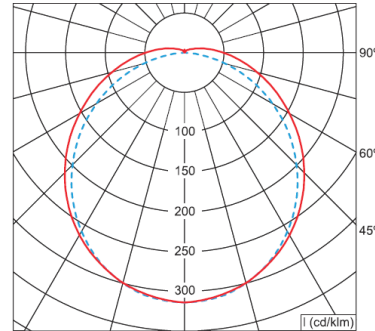

RX Ascella Batten Product Range

WATTS	20W, 35W, and 40W
LUMEN OUTPUT	1618lm to 4208lm
EFFICACY	80lm/W to 106lm/W
CCT & RX	4000K
CRI	>80
BEAM ANGLE	—
IP RATING	IP20
IK RATING	—
IC RATING	—
IES FILES AVAILABLE?	Yes
UGR	—
DIMMING / CONTROLS / DRIVER	Non-Dimming
LIFETIME	50,000hr
WARRANTY	3 yr
DIMENSIONS L,W,H	Various
CUTOUT	Various
WEIGHT	—
MATERIALS	Aluminum and PMMA
BODY COLOUR	White
MOUNTING OPTIONS	Surface Mount
STANDARDS & RATINGS EG CA	CE, RoHS, SAA
CONNECTION EG FLEX & PLUG / TERMINAL	Terminal

ORDER CODE	DESCRIPTION
REXACS220RBL4K	Ascella Batten Slim LED 20W 1650LM 2FT 4000K White
REXACS435RBL4K	Ascella Batten Slim LED 35W 3720LM 4FT 4000K White
REXACS540RBL4K	Ascella Batten Slim LED 40W 5FT 4000K WHITE
REXACW220RBL4K	Ascella Batten Wide LED 20W 1620LM 2FT 4000K White
REXACW435RBL4K	Ascella Batten Wide LED 35W 3610LM 4FT 4000K White
REXACW540RBL4K	Ascella Batten Wide LED 440W 4208LM 5FT 4000K White
REXACELD2NMKIT	RX Ascella Slide Connect Module Incl Slim & Wide End Caps Connect Egress Module

Photometric diagrams