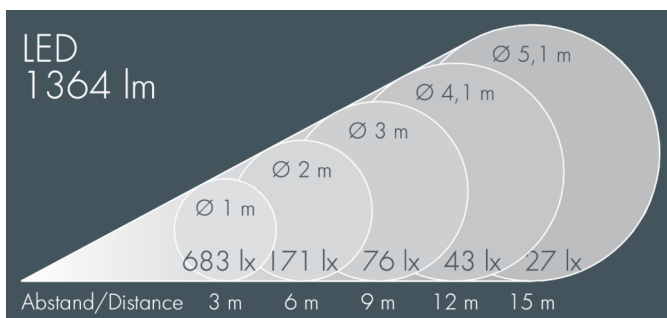

8 986 259 019

Nightspot B RGBW pole luminaire, narrow beam

With 7 × 1,5 W RGBW high performance LED module, RGBW (4000 K)

protection class I, IP67, ENEC, IK08

Leuchtgehäuse aus hochkorrosionsbeständigem Aluminium-Druckguss AlSi12 (Leg. 230), Polyesterpulver beschichtet in hochwertig deckendem, UV-stabilen Schichtverfahren, all exterior steel parts are stainless steel, Edelstahl, temperaturwechselbeständiges ESG Sicherheitsglas, einseitig entspiegelt, silicon gasket, for installation on poles Ø 60-100mm, adjustable aluminium mounting base, powder coated: 2 drilled holes Ø 9mm, spacing 105mm, 1 centre hole Ø 22mm, tilt range 80°, swivel range 180°, cable gland: M20, integral driver (AC/DC),

Service life L: 70, B:20 > 50.000 h

Part number	Colour	Light source	Weight	Beam angle (FWHM)
8 986 259 019	silver grey	7 × 1,5 W RGBW high performance LED module, RGBW (4000 K)	5,80 kg	19°

Part number	Colour	Description
1 29 0 320 950	silver grey	Cowl stainless steel, to reduce lateral glare, for retro fitting, not in combination with other accessories

Part number	Colour	Description
1 29 0 340 950	silver grey	Protection grill Stainless steel, to protect the glass from stone chip and vandalism, to be mounted on front of floodlight