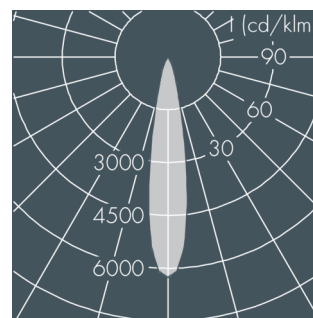

8 986 259 019

Nightspot B RGBW pole luminaire, narrow beam

With 7 × 1,5 W RGBW high performance LED module, RGBW (4000 K)

protection class I, IP67, ENEC, IK08

Leuchtgehäuse aus hochkorrosionsbeständigem Aluminium-Druckguss AlSi12 (Leg. 230), Polyesterpulver beschichtet in hochwertig deckendem, UV-stabilen Schichtverfahren, all exterior steel parts are stainless steel, Edelstahl, temperaturwechselbeständiges ESG Sicherheitsglas, einseitig entspiegelt, silicon gasket, for installation on poles Ø 60-100mm, adjustable aluminium mounting base, powder coated: 2 drilled holes Ø 9mm, spacing 105mm, 1 centre hole Ø 22mm, tilt range 80°, swivel range 180°, cable gland: M20, integral driver (AC/DC),

Service life L: 70, B:20 > 50.000 h

Part number	Colour	Light source	Weight	Beam angle (FWHM)
8 986 259 019	silver grey	7 × 1,5 W RGBW high performance LED module, RGBW (4000 K)	5,80 kg	19°

Part number	Colour	Description
1 29 0 320 950	silver grey	Cowl stainless steel, to reduce lateral glare, for retro fitting, not in combination with other accessories

Part number	Colour	Description
1 29 0 340 950	silver grey	Protection grill Stainless steel, to protect the glass from stone chip and vandalism, to be mounted on front of floodlight