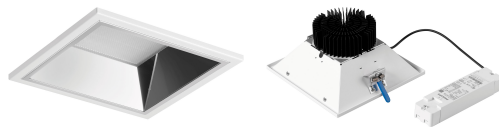

PRODUCT DETAILS