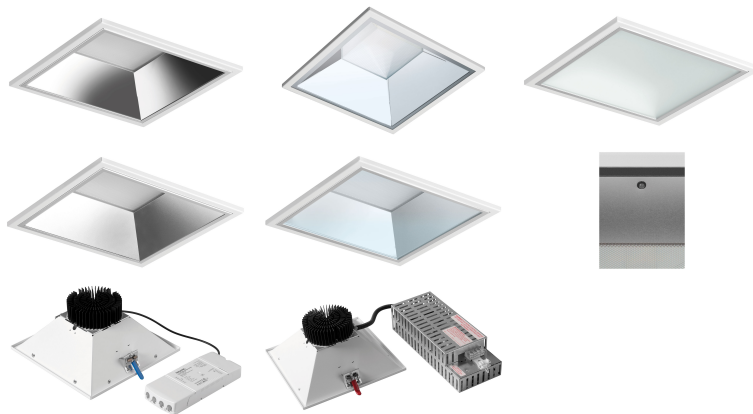

PRODUCT DETAILS

UPCOMING NEW FAST RUNNER UPDATED PHASE-OUT PRODUCTS

DOWNLOADS

[Certificates](#)

[Datasheet](#)

[Installation manual](#)

NOVIEL L

Description Product map

MOUNTING	Ceiling recessed
LIGHT SOURCE	LED
OPTICAL SYSTEM	Polished reflector + opal cover (PRO) Polished / matt reflector (PRE/MRE) Polished reflector + transparent cover (PRT) Matt reflector + transparent cover (MRT)
LIGHT DISTRIBUTION	Direct
WIRING	Electronic control gear FIX / DALI (ECG / EDA) Emergency unit variant (3H)
MATERIALS	Cover: transparent / opal PMMA Diffuser: microprismatic PMMA Housing: sheet steel Reflector: polished / matt anodized aluminium Trim: sheet steel
SURFACE FINISH	Trim: white RAL 9003 (W03)
SERVICE LIFETIME (Ta=25°C)	50,000 hours / L80 / B10
AMBIENT OPERATING TEMPERATURE	From -20 °C to +35 °C (from 5 °C with EM unit)

AREAS OF APPLICATION

- EDUCATION
- HOSPITALITY
- HOUSE AND FLAT
- HEALTH AND CARE
- RETAIL AND PRESENTATION
- OFFICE