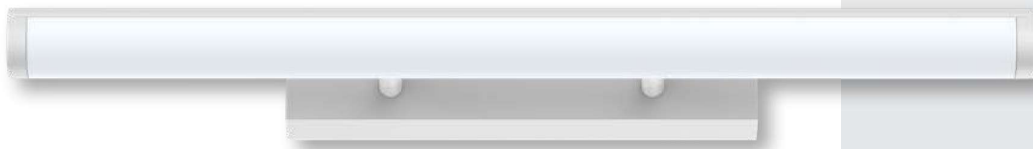

MIRROR LIGHT

FEATURES & BENEFITS

The RX Mirror light elegant design is perfect to add a touch of style. With a high lumen output as well as interchangeable CCT by slide switch. Available in brushed nickel, chrome plated & matt black on an indent basis.

For technical details, see page 2

APPLICATIONS

Hotel, Residential, Retail,
Restaurant

LIFETIME

50,000hrs
Warranty 3 Years

MIRROR LIGHT

ORDER CODE	DESCRIPTION	CARTON QTY
REXML01580	Mirror Light 10w 3CCT 3k/4k/5k 1040-1180lm 580mm Length	12
REXML01860	Mirror Light 15w 3CCT 3k/4k/5k 1590-1845lm 860mm Length	12

WATTS	10W	15W
LUMEN OUTPUT	1020-1150lm	1590-1950lm
EFFICACY	102-115lm/w	106-130lm/w
COLOUR TEMPERATURE	3000K / 4000K / 5700K (Tri-colour)	
CRI	Ra > 80	
BEAM ANGLE	120°	
IP RATING	IP40	
IK RATING	IK08	
IES FILES AVAILABLE	Yes	
DIMMING / CONTROLS / DRIVERS	Non-Dimmable	
LIFETIME	50,000hrs	
WARRANTY	3 Years	
DIMENSIONS	580mm x 41mm x 111mm	860 x 41 x 111mm
WEIGHT	kg	kg
VOLTAGE & FREQUENCY	230V 50/60Hz	
WORKING TEMPERATURE	-20C ~+ 45°C	
MATERIALS	Aluminium & Polycarbonate	
BODY COLOUR	White	
MOUNTING OPTIONS	Wall Mount	
APPLICABLE STANDARD/S		