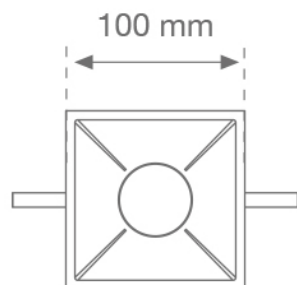

**MOODY**

10600530 **MOODY REF SQ WH.**

**Description:**

Fixed square recessed downlight model MOODY REF SQ WH., LAMP brand. Made of lacquered injected polycarbonate in texturized white finish.

**Finish:** Matte white

**Weight:** 36 g

**IEE :**

**Installation:**

**Lamp:**

**Type:**

**CRI :**

**Electrical features:**

**Technical features:**