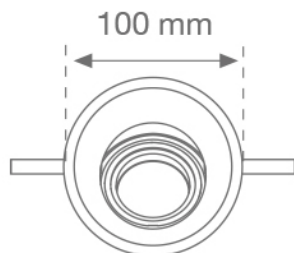

MOODY10600510 **MOODY REF RD ADJ WH.****Description:**

Adjustable round recessed downlight model MOODY REF RD ADJ WH., LAMP brand. Made of lacquered injected polycarbonate in texturized white finish. It allows swivels between 0° and 30°.

Finish: Matte white**Weight:** 40 g**IEE :****Installation:****Lamp:****Type:****CRI :****Electrical features:****Technical features:****Quality certificates:****Photometrical data:**