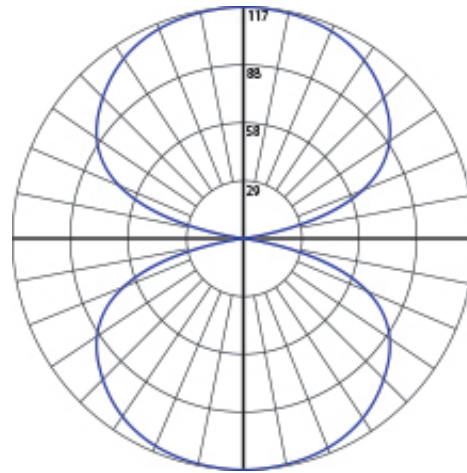

RX Lilly Wall Light Product Range

WATTS	7W
LUMEN OUTPUT	400lm
EFFICACY	57lm/W
CCT & RX	3K and 4K
CRI	>80
BEAM ANGLE	N/A
IP RATING	IP20
IK RATING	N/A
IC RATING	N/A
IES FILES AVAILABLE?	Yes
UGR	N/A
DIMMING / CONTROLS / DRIVER	No
LIFETIME	25,000hrs
WARRANTY	1 year
DIMENSIONS L,W,H	L220xW150xH50
CUTOUT	N/A
WEIGHT	
MATERIALS	Paint-able Gypsum
BODY COLOUR	White
MOUNTING OPTIONS	Wall mount
STANDARDS & RATINGS EG CA	AS/NZS 60598.2.1
CONNECTION EG FLEX & PLUG / TERMINAL	Terminal block

ORDER CODE	DESCRIPTION
REXUDGL27WWHCW	RX LILLY LED UP-DOWN WALL LIGHT SQUARE EDGE 7W 4K WHITE
REXUDGL27WWHWW	RX LILLY LED UP-DOWN WALL LIGHT SQUARE EDGE 7W 3K WHITE
REXUDGL37WWHCW	RX LILLY LED UP-DOWN WALL LIGHT ROUND EDGE 7W 4K WHITE
REXUDGL37WWHWW	RX LILLY LED UP-DOWN WALL LIGHT ROUND EDGE 7W 3K WHITE

Photometric diagrams