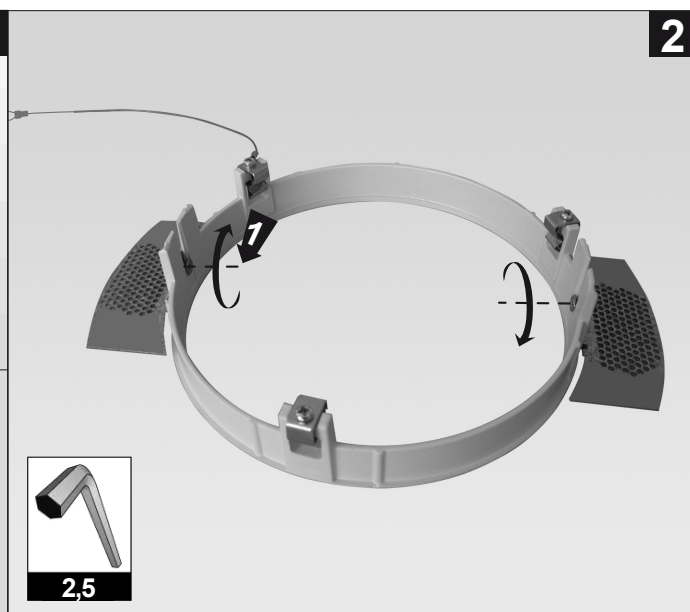

DOMO TRIMLESS

- Instrucciones
- Instructions
- ▲ Instruction
- ◆ Anweisungen

LAMP
LIGHTING

REF:
100.41.10.0
100.41.11.0
100.41.12.0

7A

7B

REF:
100.81.10.0
100.81.11.0
100.81.12.0

8