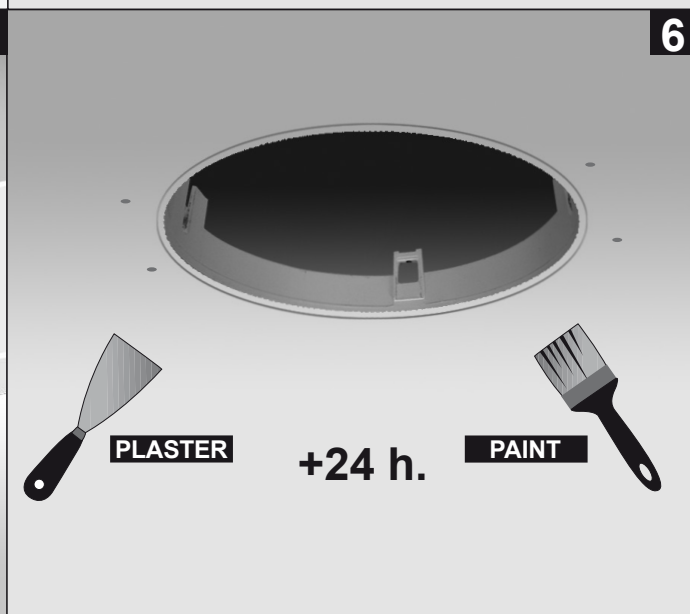

DOMO TRIMLESS

- Instrucciones
- Instructions
- ▲ Instruction
- ◆ Anweisungen

LAMP
LIGHTING

REF:
100.41.10.0
100.41.11.0
100.41.12.0

7A

7B

REF:
100.81.10.0
100.81.11.0
100.81.12.0

8