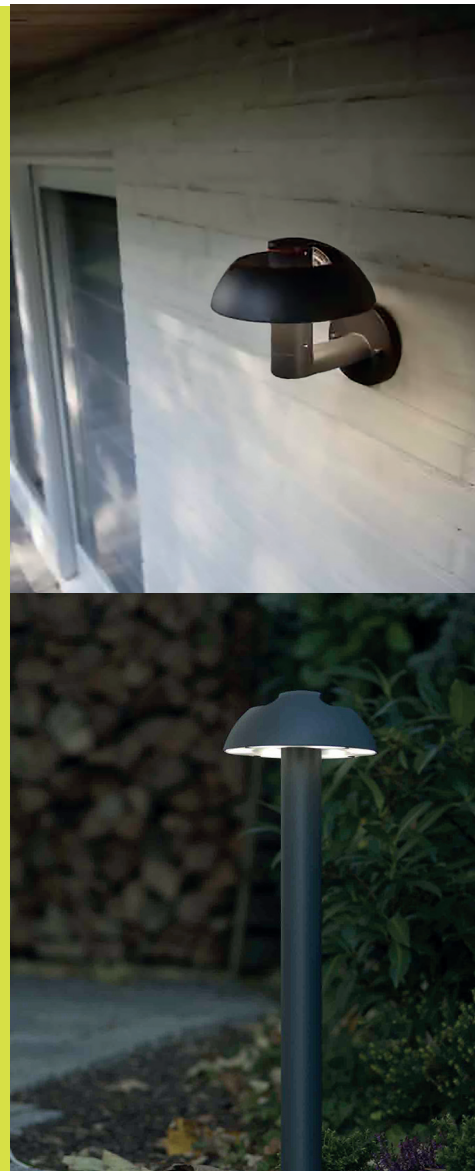

SPRIL wall & bollard light

LED

Ideal for outdoor residential and decorative applications

Stylish design

Wide light beam with no glare

Die-cast aluminium

Images are for illustrative purposes only
Information is subject to change without notice

Cool
White

Dark Grey
Finish

IP54

5 year
Warranty

SPRIL

wall & bollard light

Wall lantern and bollard giving a very wide beam of homogenous light without any glare. Combining a statement of style with great functionality.