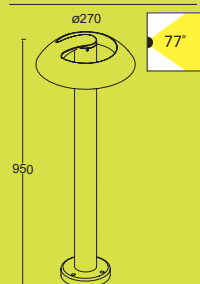

220-240V~ 50Hz
LED 8.4W
310 Lumen
IP54
CLASS 1
Die Cast Aluminium

L2252M-950-GR (7225212118)