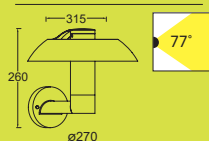

L2251M-GR (5225101118)