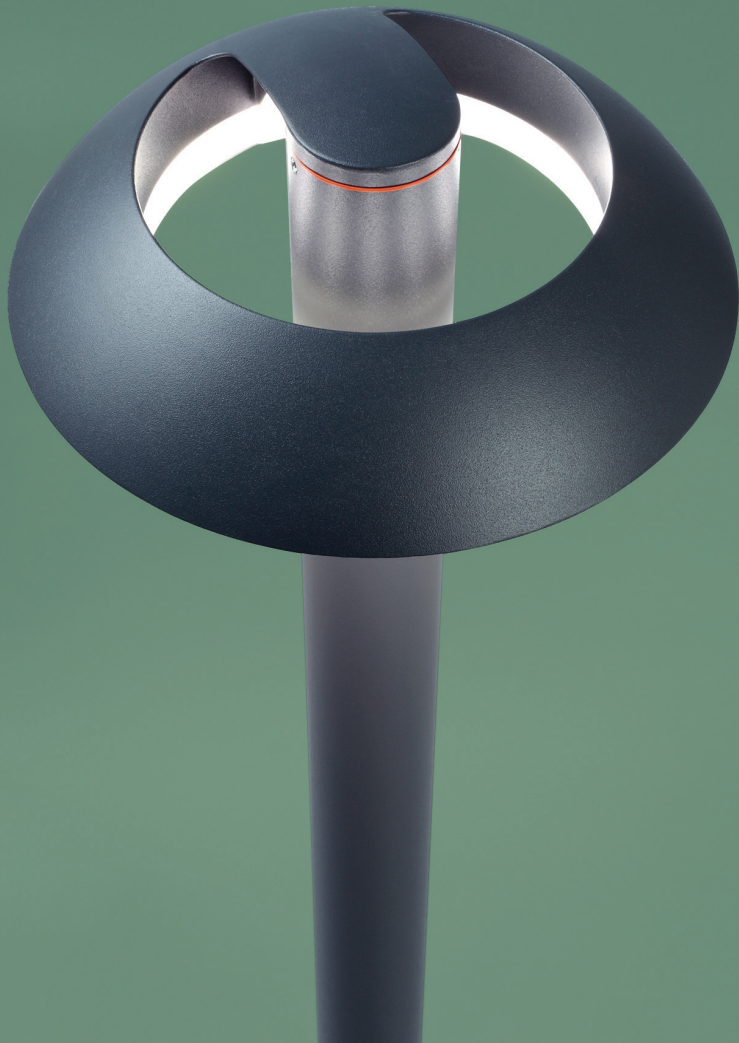

SPRIL wall & bollard light

LED

Ideal for outdoor residential and decorative applications

Stylish design

Wide light beam with no glare

Die-cast aluminium

Images are for illustrative purposes only
Information is subject to change without notice

Cool
White

Dark Grey
Finish

IP54

5 year
Warranty

SPRIL

wall & bollard light

Wall lantern and bollard giving a very wide beam of homogenous light without any glare. Combining a statement of style with great functionality.

L2251S-GR (5225102118)

220-240V~ 50Hz
LED 8.4W
310 Lumen
IP54
CLASS 1
Die Cast Aluminium

L2251M-GR (5225101118)

220-240V~ 50Hz
LED 18W
1030 Lumen
IP54
CLASS 1
Die Cast Aluminium

L2252S-650-GR (7225222118)