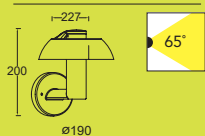

L2251S-GR (5225102118)