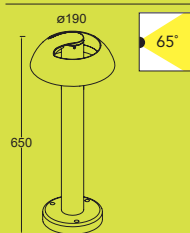

220-240V~ 50Hz
LED 18W
1030 Lumen
IP54
CLASS 1
Die Cast Aluminium

L2252S-650-GR (7225222118)