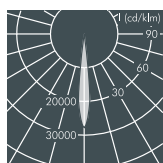

Nightspot B/RGBW Gobo pole luminaire

Monochrome: With 1 x high performance LED module, CRI: > 70, Colour tolerance: max. 4 SDCM
Service life: L70/B20 > 50 000 h
protection class I or II, IP67 , IK08
integral driver (AC/DC)

RGBW: With 1 x RGBW high performance LED module, protection class I, IP67 , IK08
external DMX-controller required, connection with hybrid cable 230 V/DMX, RDM compatible integral driver (AC/DC)

windage area AW 0.085 m²,
corrosion-resistant die cast aluminium housing AlSi12 and aluminium profile, polyester powder coated, focusable lens, carrier for gobos and colour filters, all exterior steel parts are stainless steel, tempered safety glass, silicon gasket, closure with 4 stainless steel screws, for pole diameter Ø 60–100 mm, rotatable, powder coated aluminium mounting base: 2 drilled holes Ø 9 mm, spacing 105 mm, 1 centre hole Ø 22 mm, tilt range 80°, swivel range 180°, M20 cable gland

Nightspot B Gobo pole luminaire, 63 mm focal length

Part number*	Colour	Light source	Luminous flux	Beam angle
8 987 244 059	black	1 x LED module 47 W	1000 lm	30°
8 987 264 059	white	cool white (6500 K)		
8 987 254 059	silver grey			