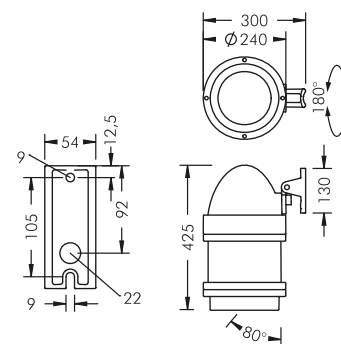

RGBW: With 1 x RGBW high performance LED module, protection class I, IP67 , IK08
external DMX-controller required, connection with hybrid cable 230 V/DMX, RDM compatible integral driver (AC/DC)

windage area AW 0.085 m²,
corrosion-resistant die cast aluminium housing AlSi12 and aluminium profile, polyester powder coated, focusable lens, carrier for gobos and colour filters, all exterior steel parts are stainless steel, tempered safety glass, silicon gasket, closure with 4 stainless steel screws, for pole diameter Ø 60–100 mm, rotatable, powder coated aluminium mounting base: 2 drilled holes Ø 9 mm, spacing 105 mm, 1 centre hole Ø 22 mm, tilt range 80°, swivel range 180°, M20 cable gland

Nightspot B Gobo pole luminaire, 63 mm focal length

Part number*	Colour	Light source	Luminous flux	Beam angle
8 987 244 059	black	1 x LED module 47 W	1000 lm	30°
8 987 264 059	white	cool white (6500 K)		
8 987 254 059	silver grey			

Nightspot B Gobo pole luminaire, 85 mm focal length

Part number*	Colour	Light source	Luminous flux	Beam angle
8 987 244 049	black	1 x LED module 47 W	1095 lm	20°
8 987 264 049	white	cool white (6500 K)		
8 987 254 049	silver grey			

Nightspot B RGBW Gobo pole luminaire, 150 mm focal length

Part number	Colour	Light source	Luminous flux	Beam angle
8 987 249 019	black	1 x LED module RGBW	max. 476 lm	12°
8 987 269 019	white	W = 6000 K		
8 987 259 019	silver grey	(max. 38 W)		