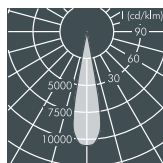

RGBW: With 1 x RGBW high performance LED module, protection class I, IP67 , IK08
external DMX-controller required, connection with hybrid cable 230 V/DMX, RDM compatible integral driver (AC/DC)

windage area AW 0.085 m²,
corrosion-resistant die cast aluminium housing AlSi12 and aluminium profile, polyester powder coated, focusable lens, carrier for gobos and colour filters, all exterior steel parts are stainless steel, tempered safety glass, silicon gasket, closure with 4 stainless steel screws, for pole diameter Ø 60–100 mm, rotatable, powder coated aluminium mounting base: 2 drilled holes Ø 9 mm, spacing 105 mm, 1 centre hole Ø 22 mm, tilt range 80°, swivel range 180°, M20 cable gland

Nightspot B Gobo pole luminaire, 63 mm focal length

Part number*	Colour	Light source	Luminous flux	Beam angle
8 987 244 059	black	1 x LED module 47 W	1000 lm	30°
8 987 264 059	white	cool white (6500 K)		
8 987 254 059	silver grey			