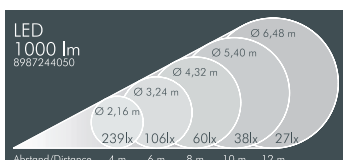

Nightspot B/RGBW Gobo pole luminaire

Monochrome: With 1 x high performance LED module, CRI: > 70, Colour tolerance: max. 4 SDCM
Service life: L70/B20 > 50 000 h
protection class I or II, IP67 , IK08
integral driver (AC/DC)

RGBW: With 1 x RGBW high performance LED module, protection class I, IP67 , IK08
external DMX-controller required, connection with hybrid cable 230 V/DMX, RDM compatible integral driver (AC/DC)

windage area AW 0.085 m²,
corrosion-resistant die cast aluminium housing AlSi12 and aluminium profile, polyester powder coated, focusable lens, carrier for gobos and colour filters, all exterior steel parts are stainless steel, tempered safety glass, silicon gasket, closure with 4 stainless steel screws, for pole diameter Ø 60–100 mm, rotatable, powder coated aluminium mounting base: 2 drilled holes Ø 9 mm, spacing 105 mm, 1 centre hole Ø 22 mm, tilt range 80°, swivel range 180°, M20 cable gland

Nightspot B Gobo pole luminaire, 63 mm focal length

Part number*	Colour	Light source	Luminous flux	Beam angle
8 987 244 059	black	1 x LED module 47 W	1000 lm	30°
8 987 264 059	white	cool white (6500 K)		
8 987 254 059	silver grey			

Nightspot B RGBW Gobo pole luminaire, 150 mm focal length

Part number	Colour	Light source	Luminous flux	Beam angle
8 987 249 019	black	1 x LED module RGBW	max. 476 lm	12°
8 987 269 019	white	W = 6000 K		
8 987 259 019	silver grey	(max. 38 W)		