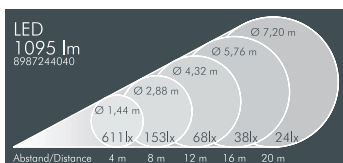

RGBW: With 1 x RGBW high performance LED module, protection class I, IP67 , IK08
external DMX-controller required, connection with hybrid cable 230 V/DMX, RDM compatible integral driver (AC/DC)

windage area AW 0.085 m²,
corrosion-resistant die cast aluminium housing AlSi12 and aluminium profile, polyester powder coated, focusable lens, carrier for gobos and colour filters, all exterior steel parts are stainless steel, tempered safety glass, silicon gasket, closure with 4 stainless steel screws, for pole diameter Ø 60–100 mm, rotatable, powder coated aluminium mounting base: 2 drilled holes Ø 9 mm, spacing 105 mm, 1 centre hole Ø 22 mm, tilt range 80°, swivel range 180°, M20 cable gland

Nightspot B Gobo pole luminaire, 63 mm focal length

Part number*	Colour	Light source	Luminous flux	Beam angle
8 987 244 059	black	1 x LED module 47 W	1000 lm	30°
8 987 264 059	white	cool white (6500 K)		
8 987 254 059	silver grey			

Nightspot B RGBW Gobo pole luminaire, 85 mm focal length

Part number	Colour	Light source	Luminous flux	Beam angle
8 987 249 049	black	1 x LED module RGBW	max. 575 lm	20°
8 987 269 049	white	W = 6000 K		
8 987 259 049	silver grey	(max. 38 W)		

Nightspot B RGBW Gobo pole luminaire, 150 mm focal length

Part number	Colour	Light source	Luminous flux	Beam angle
8 987 249 019	black	1 x LED module RGBW	max. 476 lm	12°
8 987 269 019	white	W = 6000 K		
8 987 259 019	silver grey	(max. 38 W)		