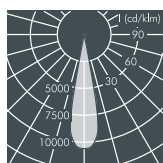

RGBW: With 1 x RGBW high performance LED module, protection class I, IP67 , IK08
external DMX-controller required, connection with hybrid cable 230 V/DMX, RDM compatible integral driver (AC/DC)

windage area AW 0.085 m²,
corrosion-resistant die cast aluminium housing AlSi12 and aluminium profile, polyester powder coated, focusable lens, carrier for gobos and colour filters, all exterior steel parts are stainless steel, tempered safety glass, silicon gasket, closure with 4 stainless steel screws, for pole diameter Ø 60–100 mm, rotatable, powder coated aluminium mounting base: 2 drilled holes Ø 9 mm, spacing 105 mm, 1 centre hole Ø 22 mm, tilt range 80°, swivel range 180°, M20 cable gland

Nightspot B Gobo pole luminaire, 63 mm focal length

Part number*	Colour	Light source	Luminous flux	Beam angle
8 987 244 059	black	1 x LED module 47 W	1000 lm	30°
8 987 264 059	white	cool white (6500 K)		
8 987 254 059	silver grey			