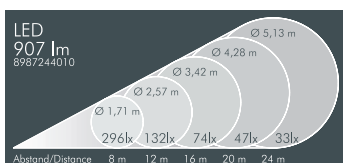

RGBW: With 1 x RGBW high performance LED module, protection class I, IP67 , IK08
external DMX-controller required, connection with hybrid cable 230 V/DMX, RDM compatible integral driver (AC/DC)

windage area AW 0.085 m²,
corrosion-resistant die cast aluminium housing AlSi12 and aluminium profile, polyester powder coated, focusable lens, carrier for gobos and colour filters, all exterior steel parts are stainless steel, tempered safety glass, silicon gasket, closure with 4 stainless steel screws, for pole diameter Ø 60–100 mm, rotatable, powder coated aluminium mounting base: 2 drilled holes Ø 9 mm, spacing 105 mm, 1 centre hole Ø 22 mm, tilt range 80°, swivel range 180°, M20 cable gland

Nightspot B Gobo pole luminaire, 63 mm focal length

Part number*	Colour	Light source	Luminous flux	Beam angle
8 987 244 059	black	1 x LED module 47 W	1000 lm	30°
8 987 264 059	white	cool white (6500 K)		
8 987 254 059	silver grey			

Nightspot B RGBW Gobo pole luminaire, 85 mm focal length

Part number	Colour	Light source	Luminous flux	Beam angle
8 987 249 049	black	1 x LED module RGBW	max. 575 lm	20°
8 987 269 049	white	W = 6000 K		
8 987 259 049	silver grey	(max. 38 W)		

Nightspot B RGBW Gobo pole luminaire, 150 mm focal length

Part number	Colour	Light source	Luminous flux	Beam angle
8 987 249 019	black	1 x LED module RGBW	max. 476 lm	12°
8 987 269 019	white	W = 6000 K		
8 987 259 019	silver grey	(max. 38 W)		