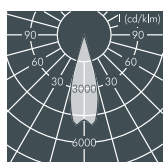

Nightspot B/RGBW Gobo pole luminaire

Monochrome: With 1 x high performance LED module, CRI: > 70, Colour tolerance: max. 4 SDCM
Service life: L70/B20 > 50 000 h
protection class I or II, IP67 , IK08
integral driver (AC/DC)

RGBW: With 1 x RGBW high performance LED module, protection class I, IP67 , IK08
external DMX-controller required, connection with hybrid cable 230 V/DMX, RDM compatible integral driver (AC/DC)

windage area AW 0.085 m²,
corrosion-resistant die cast aluminium housing AlSi12 and aluminium profile, polyester powder coated, focusable lens, carrier for gobos and colour filters, all exterior steel parts are stainless steel, tempered safety glass, silicon gasket, closure with 4 stainless steel screws, for pole diameter Ø 60–100 mm, rotatable, powder coated aluminium mounting base: 2 drilled holes Ø 9 mm, spacing 105 mm, 1 centre hole Ø 22 mm, tilt range 80°, swivel range 180°, M20 cable gland

Nightspot B Gobo pole luminaire, 63 mm focal length

Part number*	Colour	Light source	Luminous flux	Beam angle
8 987 244 059	black	1 x LED module 47 W	1000 lm	30°
8 987 264 059	white	cool white (6500 K)		
8 987 254 059	silver grey			

Nightspot B Gobo pole luminaire, 85 mm focal length

Part number*	Colour	Light source	Luminous flux	Beam angle
8 987 244 049	black	1 x LED module 47 W	1095 lm	20°
8 987 264 049	white	cool white (6500 K)		
8 987 254 049	silver grey			