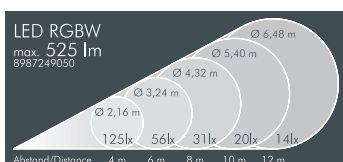

RGBW: With 1 x RGBW high performance LED module, protection class I, IP67 , IK08
external DMX-controller required, connection with hybrid cable 230 V/DMX, RDM compatible integral driver (AC/DC)

windage area AW 0.085 m²,
corrosion-resistant die cast aluminium housing AlSi12 and aluminium profile, polyester powder coated, focusable lens, carrier for gobos and colour filters, all exterior steel parts are stainless steel, tempered safety glass, silicon gasket, closure with 4 stainless steel screws, for pole diameter Ø 60–100 mm, rotatable, powder coated aluminium mounting base: 2 drilled holes Ø 9 mm, spacing 105 mm, 1 centre hole Ø 22 mm, tilt range 80°, swivel range 180°, M20 cable gland

Nightspot B Gobo pole luminaire, 63 mm focal length

Part number*	Colour	Light source	Luminous flux	Beam angle
8 987 244 059	black	1 x LED module 47 W	1000 lm	30°
8 987 264 059	white	cool white (6500 K)		
8 987 254 059	silver grey			

Nightspot B RGBW Gobo pole luminaire, 85 mm focal length

Part number	Colour	Light source	Luminous flux	Beam angle
8 987 249 049	black	1 x LED module RGBW	max. 575 lm	20°
8 987 269 049	white	W = 6000 K		
8 987 259 049	silver grey	(max. 38 W)		

Nightspot B RGBW Gobo pole luminaire, 150 mm focal length

Part number	Colour	Light source	Luminous flux	Beam angle
8 987 249 019	black	1 x LED module RGBW	max. 476 lm	12°
8 987 269 019	white	W = 6000 K		
8 987 259 019	silver grey	(max. 38 W)		