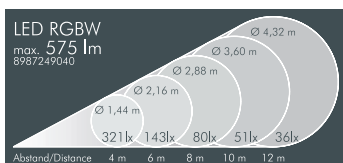

RGBW: With 1 x RGBW high performance LED module, protection class I, IP67 , IK08
external DMX-controller required, connection with hybrid cable 230 V/DMX, RDM compatible integral driver (AC/DC)

windage area AW 0.085 m²,
corrosion-resistant die cast aluminium housing AlSi12 and aluminium profile, polyester powder coated, focusable lens, carrier for gobos and colour filters, all exterior steel parts are stainless steel, tempered safety glass, silicon gasket, closure with 4 stainless steel screws, for pole diameter Ø 60–100 mm, rotatable, powder coated aluminium mounting base: 2 drilled holes Ø 9 mm, spacing 105 mm, 1 centre hole Ø 22 mm, tilt range 80°, swivel range 180°, M20 cable gland

Nightspot B Gobo pole luminaire, 63 mm focal length

Part number*	Colour	Light source	Luminous flux	Beam angle
8 987 244 059	black	1 x LED module 47 W	1000 lm	30°
8 987 264 059	white	cool white (6500 K)		
8 987 254 059	silver grey			

Nightspot B RGBW Gobo pole luminaire, 85 mm focal length

Part number	Colour	Light source	Luminous flux	Beam angle
8 987 249 049	black	1 x LED module RGBW	max. 575 lm	20°
8 987 269 049	white	W = 6000 K		
8 987 259 049	silver grey	(max. 38 W)		

Nightspot B RGBW Gobo pole luminaire, 150 mm focal length

Part number	Colour	Light source	Luminous flux	Beam angle
8 987 249 019	black	1 x LED module RGBW	max. 476 lm	12°
8 987 269 019	white	W = 6000 K		
8 987 259 019	silver grey	(max. 38 W)		