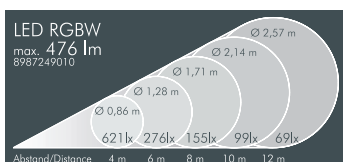

Nightspot B/RGBW Gobo pole luminaire

Monochrome: With 1 x high performance LED module, CRI: > 70, Colour tolerance: max. 4 SDCM
Service life: L70/B20 > 50 000 h
protection class I or II, IP67 , IK08
integral driver (AC/DC)

RGBW: With 1 x RGBW high performance LED module, protection class I, IP67 , IK08
external DMX-controller required, connection with hybrid cable 230 V/DMX, RDM compatible integral driver (AC/DC)

windage area AW 0.085 m²,
corrosion-resistant die cast aluminium housing AlSi12 and aluminium profile, polyester powder coated, focusable lens, carrier for gobos and colour filters, all exterior steel parts are stainless steel, tempered safety glass, silicon gasket, closure with 4 stainless steel screws, for pole diameter Ø 60–100 mm, rotatable, powder coated aluminium mounting base: 2 drilled holes Ø 9 mm, spacing 105 mm, 1 centre hole Ø 22 mm, tilt range 80°, swivel range 180°, M20 cable gland

Nightspot B Gobo pole luminaire, 63 mm focal length

Part number*	Colour	Light source	Luminous flux	Beam angle
8 987 244 059	black	1 x LED module 47 W	1000 lm	30°
8 987 264 059	white	cool white (6500 K)		
8 987 254 059	silver grey			

Nightspot B RGBW Gobo pole luminaire, 150 mm focal length

Part number	Colour	Light source	Luminous flux	Beam angle
8 987 249 019	black	1 x LED module RGBW	max. 476 lm	12°
8 987 269 019	white	W = 6000 K		
8 987 259 019	silver grey	(max. 38 W)		