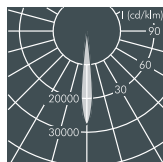

Nightspot B/RGBW Gobo pole luminaire

Monochrome: With 1 x high performance LED module, CRI: > 70, Colour tolerance: max. 4 SDCM
Service life: L70/B20 > 50 000 h
protection class I or II, IP67 , IK08
integral driver (AC/DC)

RGBW: With 1 x RGBW high performance LED module, protection class I, IP67 , IK08
external DMX-controller required, connection with hybrid cable 230 V/DMX, RDM compatible integral driver (AC/DC)

windage area AW 0.085 m²,
corrosion-resistant die cast aluminium housing AlSi12 and aluminium profile, polyester powder coated, focusable lens, carrier for gobos and colour filters, all exterior steel parts are stainless steel, tempered safety glass, silicon gasket, closure with 4 stainless steel screws, for pole diameter Ø 60–100 mm, rotatable, powder coated aluminium mounting base: 2 drilled holes Ø 9 mm, spacing 105 mm, 1 centre hole Ø 22 mm, tilt range 80°, swivel range 180°, M20 cable gland

Nightspot B Gobo pole luminaire, 63 mm focal length

Part number*	Colour	Light source	Luminous flux	Beam angle
8 987 244 059	black	1 x LED module 47 W	1000 lm	30°
8 987 264 059	white	cool white (6500 K)		
8 987 254 059	silver grey			

Nightspot B RGBW Gobo pole luminaire, 150 mm focal length

Part number	Colour	Light source	Luminous flux	Beam angle
8 987 249 019	black	1 x LED module RGBW	max. 476 lm	12°
8 987 269 019	white	W = 6000 K		
8 987 259 019	silver grey	(max. 38 W)		