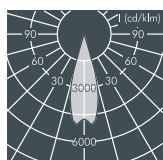

Nightspot B/RGBW Gobo pole luminaire

Monochrome: With 1 x high performance LED module, CRI: > 70, Colour tolerance: max. 4 SDCM
Service life: L70/B20 > 50 000 h
protection class I or II, IP67 , IK08
integral driver (AC/DC)

RGBW: With 1 x RGBW high performance LED module, protection class I, IP67 , IK08
external DMX-controller required, connection with hybrid cable 230 V/DMX, RDM compatible integral driver (AC/DC)

windage area AW 0.085 m²,
corrosion-resistant die cast aluminium housing AlSi12 and aluminium profile, polyester powder coated, focusable lens, carrier for gobos and colour filters, all exterior steel parts are stainless steel, tempered safety glass, silicon gasket, closure with 4 stainless steel screws, for pole diameter Ø 60–100 mm, rotatable, powder coated aluminium mounting base: 2 drilled holes Ø 9 mm, spacing 105 mm, 1 centre hole Ø 22 mm, tilt range 80°, swivel range 180°, M20 cable gland

Nightspot B Gobo pole luminaire, 63 mm focal length

Part number*	Colour	Light source	Luminous flux	Beam angle
8 987 244 059	black	1 x LED module 47 W	1000 lm	30°
8 987 264 059	white	cool white (6500 K)		
8 987 254 059	silver grey			

Nightspot B Gobo pole luminaire, 85 mm focal length

Part number*	Colour	Light source	Luminous flux	Beam angle
8 987 244 049	black	1 x LED module 47 W	1095 lm	20°
8 987 264 049	white	cool white (6500 K)		
8 987 254 049	silver grey			