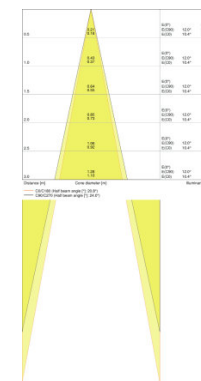

TRACK SP D85 35 W 3000 K 90RA NFL
BK

TRACK SP D85 35 W 3000 K 90RA NFL
WT, TRACK SP D85 35 W 4000 K 90RA
NFL WT, TRACK SP D85 35 W 3000 K
90RA NFL BK, TRACK SP D85 35 W 4000
K 90RA NFL BK, TRACK SP D85 35 W
3000 K 90RA NFL GY, TRACK SP D85 35
W 4000 K 90RA NFL GY