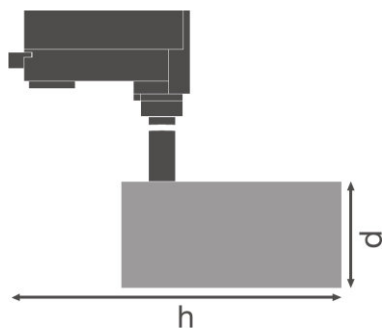

Product description	Standards
TRACK SP D85 35 W 4000 K 90RA NFL BK	CE/CB/ENEC/TÜV SÜD/EAC/RoHS
TRACK SP D85 35 W 3000 K 90RA NFL GY	CE/CB/ENEC/TÜV SÜD/EAC/RoHS
TRACK SP D85 35 W 4000 K 90RA NFL GY	CE/CB/ENEC/TÜV SÜD/EAC/RoHS

TRACK SP D85 35 W 3000 K 90RA NFL
WT