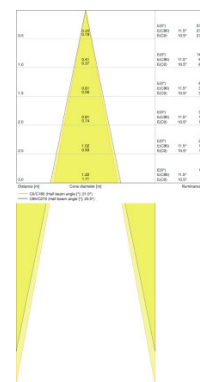

TECHNICAL DATA

Product description	Electrical data	Luminaire control gear data			Photometrical data	Light technical data	Dimensions & weight		
	Nominal wattage	Max. no. of lum. on circuit break. B16 A	Max. no. of lum. on circuit break. C10 A	Max. no. of lum. on circuit break. C16 A	Luminous flux	Beam angle	Diameter	Height	Product weight
TRACK SP D85 35 W 3000 K 90RA NFL WT	35.00 W	32	26	41	2660 lm	24 °	85.0 mm	267.0 mm	1020.00 g
TRACK SP D85 35 W 4000 K 90RA NFL WT	35.00 W	32	26	41	2800 lm	24 °	85.0 mm	267.0 mm	1020.00 g
TRACK SP D85 35 W 3000 K 90RA NFL BK	35.00 W	30	24	38	2660 lm	24 °	85.0 mm	267.0 mm	1020.00 g
TRACK SP D85 35 W 4000 K 90RA NFL BK	35.00 W	30	24	38	2800 lm	24 °	85.0 mm	267.0 mm	1020.00 g
TRACK SP D85 35 W 3000 K 90RA NFL GY	35.00 W	30	24	38	2660 lm	24 °	85.0 mm	267.0 mm	1020.00 g
TRACK SP D85 35 W 4000 K 90RA NFL GY	35.00 W	30	24	38	2800 lm	24 °	85.0 mm	267.0 mm	1020.00 g

Product description	Standards
TRACK SP D85 35 W 4000 K 90RA NFL BK	CE/CB/ENEC/TÜV SÜD/EAC/RoHS
TRACK SP D85 35 W 3000 K 90RA NFL GY	CE/CB/ENEC/TÜV SÜD/EAC/RoHS
TRACK SP D85 35 W 4000 K 90RA NFL GY	CE/CB/ENEC/TÜV SÜD/EAC/RoHS

TRACK SP D85 35 W 3000 K 90RA NFL
WT

TRACK SP D85 35 W 4000 K 90RA NFL
WT

TRACK SP D85 35 W 3000 K 90RA NFL
BK

TRACK SP D85 35 W 3000 K 90RA NFL
WT, TRACK SP D85 35 W 4000 K 90RA
NFL WT, TRACK SP D85 35 W 3000 K
90RA NFL BK, TRACK SP D85 35 W 4000
K 90RA NFL BK, TRACK SP D85 35 W
3000 K 90RA NFL GY, TRACK SP D85 35
W 4000 K 90RA NFL GY