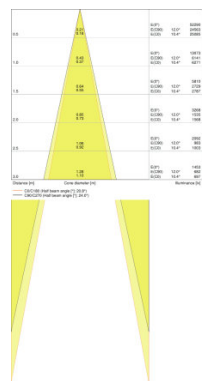

Product description	Standards
TRACK SP D85 35 W 4000 K 90RA NFL BK	CE/CB/ENEC/TÜV SÜD/EAC/RoHS
TRACK SP D85 35 W 3000 K 90RA NFL GY	CE/CB/ENEC/TÜV SÜD/EAC/RoHS
TRACK SP D85 35 W 4000 K 90RA NFL GY	CE/CB/ENEC/TÜV SÜD/EAC/RoHS

TRACK SP D85 35 W 3000 K 90RA NFL
WT