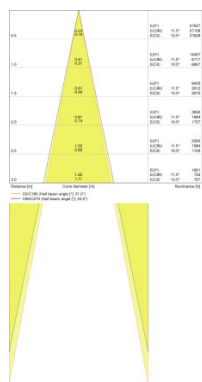

TECHNICAL DATA

Product description	Electrical data	Luminaire control gear data			Photometrical data	Light technical data	Dimensions & weight		
	Nominal wattage	Max. no. of lum. on circuit break. B16 A	Max. no. of lum. on circuit break. C10 A	Max. no. of lum. on circuit break. C16 A	Luminous flux	Beam angle	Diameter	Height	Product weight
TRACK SP D85 35 W 3000 K 90RA NFL WT	35.00 W	32	26	41	2660 lm	24 °	85.0 mm	267.0 mm	1020.00 g
TRACK SP D85 35 W 4000 K 90RA NFL WT	35.00 W	32	26	41	2800 lm	24 °	85.0 mm	267.0 mm	1020.00 g
TRACK SP D85 35 W 3000 K 90RA NFL BK	35.00 W	30	24	38	2660 lm	24 °	85.0 mm	267.0 mm	1020.00 g
TRACK SP D85 35 W 4000 K 90RA NFL BK	35.00 W	30	24	38	2800 lm	24 °	85.0 mm	267.0 mm	1020.00 g
TRACK SP D85 35 W 3000 K 90RA NFL GY	35.00 W	30	24	38	2660 lm	24 °	85.0 mm	267.0 mm	1020.00 g
TRACK SP D85 35 W 4000 K 90RA NFL GY	35.00 W	30	24	38	2800 lm	24 °	85.0 mm	267.0 mm	1020.00 g

Product description	Standards
TRACK SP D85 35 W 4000 K 90RA NFL BK	CE/CB/ENEC/TÜV SÜD/EAC/RoHS
TRACK SP D85 35 W 3000 K 90RA NFL GY	CE/CB/ENEC/TÜV SÜD/EAC/RoHS
TRACK SP D85 35 W 4000 K 90RA NFL GY	CE/CB/ENEC/TÜV SÜD/EAC/RoHS

TRACK SP D85 35 W 3000 K 90RA NFL
WT

TRACK SP D85 35 W 4000 K 90RA NFL
WT

TRACK SP D85 35 W 3000 K 90RA NFL
BK

TRACK SP D85 35 W 3000 K 90RA NFL
WT, TRACK SP D85 35 W 4000 K 90RA
NFL WT, TRACK SP D85 35 W 3000 K
90RA NFL BK, TRACK SP D85 35 W 4000
K 90RA NFL BK, TRACK SP D85 35 W
3000 K 90RA NFL GY, TRACK SP D85 35
W 4000 K 90RA NFL GY

For more detailed application information and graphics please see product datasheet.

LOGISTICAL DATA

Product code	Product description	Packaging unit (Pieces/Unit)	Dimensions (length x width x height)	Volume	Gross weight
4058075113480	TRACK SP D85 35 W 3000 K 90RA NFL WT	Shipping carton box 4	495 mm x 130 mm x 310 mm	19.95 dm ³	4794.00 g
4058075113503	TRACK SP D85 35 W 4000 K 90RA NFL WT	Shipping carton box 4	495 mm x 130 mm x 310 mm	19.95 dm ³	4794.00 g