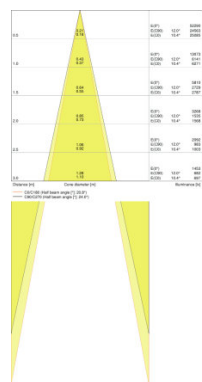

TECHNICAL DATA

Product description	Electrical data	Luminaire control gear data			Photometrical data	Light technical data	Dimensions & weight		
	Nominal wattage	Max. no. of lum. on circuit break. B16 A	Max. no. of lum. on circuit break. C10 A	Max. no. of lum. on circuit break. C16 A	Luminous flux	Beam angle	Diameter	Height	Product weight
TRACK SP D85 35 W 3000 K 90RA NFL WT	35.00 W	32	26	41	2660 lm	24 °	85.0 mm	267.0 mm	1020.00 g
TRACK SP D85 35 W 4000 K 90RA NFL WT	35.00 W	32	26	41	2800 lm	24 °	85.0 mm	267.0 mm	1020.00 g
TRACK SP D85 35 W 3000 K 90RA NFL BK	35.00 W	30	24	38	2660 lm	24 °	85.0 mm	267.0 mm	1020.00 g
TRACK SP D85 35 W 4000 K 90RA NFL BK	35.00 W	30	24	38	2800 lm	24 °	85.0 mm	267.0 mm	1020.00 g
TRACK SP D85 35 W 3000 K 90RA NFL GY	35.00 W	30	24	38	2660 lm	24 °	85.0 mm	267.0 mm	1020.00 g
TRACK SP D85 35 W 4000 K 90RA NFL GY	35.00 W	30	24	38	2800 lm	24 °	85.0 mm	267.0 mm	1020.00 g

TRACK SP D85 35 W 3000 K 90RA NFL
WT

TRACK SP D85 35 W 4000 K 90RA NFL
WT

TRACK SP D85 35 W 3000 K 90RA NFL
BK

TRACK SP D85 35 W 3000 K 90RA NFL
WT, TRACK SP D85 35 W 4000 K 90RA
NFL WT, TRACK SP D85 35 W 3000 K
90RA NFL BK, TRACK SP D85 35 W 4000
K 90RA NFL BK, TRACK SP D85 35 W
3000 K 90RA NFL GY, TRACK SP D85 35
W 4000 K 90RA NFL GY