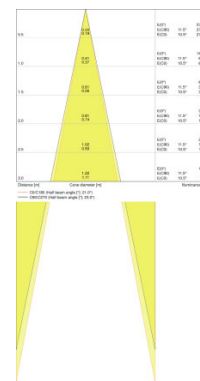

TRACK SP D85 35 W 4000 K 90RA NFL
WT