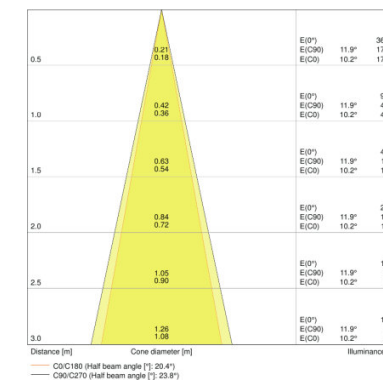

Product description	Standards
TRACK SP D75 25 W 4000 K 90RA NFL BK	CE/CB/ENEC/TÜV SÜD/EAC/RoHS
TRACK SP D75 25 W 3000 K 90RA NFL GY	CE/CB/ENEC/TÜV SÜD/EAC/RoHS
TRACK SP D75 25 W 4000 K 90RA NFL GY	CE/CB/ENEC/TÜV SÜD/EAC/RoHS

TRACK SP D75 25 W 3000 K 90RA NFL WT, TRACK SP D75 25 W 4000 K 90RA NFL WT, TRACK SP D75 25 W 3000 K 90RA NFL BK, TRACK SP D75 25 W 4000 K 90RA NFL BK, TRACK SP D75 25 W 3000 K 90RA NFL GY, TRACK SP D75 25 W 4000 K 90RA NFL GY

TRACK SP D75 25 W 3000 K 90RA NFL WT

TRACK SP D75 25 W 4000 K 90RA NFL WT

TRACK SP D75 25 W 3000 K 90RA NFL BK