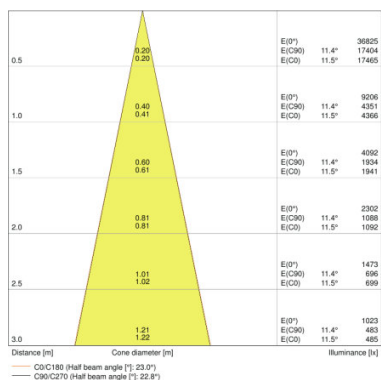

TRACK SP D75 25 W 4000 K 90RA NFL BK