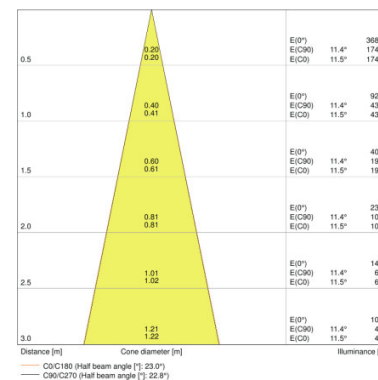

Product description	Standards
TRACK SP D75 25 W 4000 K 90RA NFL BK	CE/CB/ENEC/TÜV SÜD/EAC/RoHS
TRACK SP D75 25 W 3000 K 90RA NFL GY	CE/CB/ENEC/TÜV SÜD/EAC/RoHS
TRACK SP D75 25 W 4000 K 90RA NFL GY	CE/CB/ENEC/TÜV SÜD/EAC/RoHS

TRACK SP D75 25 W 3000 K 90RA NFL WT, TRACK SP D75 25 W 4000 K 90RA NFL WT, TRACK SP D75 25 W 3000 K 90RA NFL BK, TRACK SP D75 25 W 4000 K 90RA NFL BK, TRACK SP D75 25 W 3000 K 90RA NFL GY, TRACK SP D75 25 W 4000 K 90RA NFL GY

TRACK SP D75 25 W 3000 K 90RA NFL WT

TRACK SP D75 25 W 4000 K 90RA NFL WT

TRACK SP D75 25 W 3000 K 90RA NFL BK