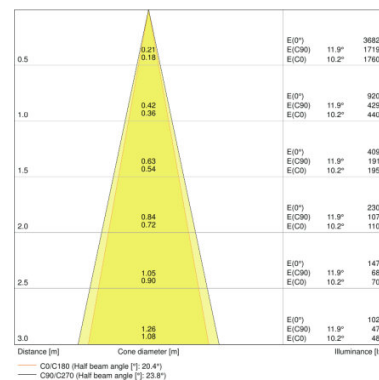

Product description	Standards
TRACK SP D75 25 W 4000 K 90RA NFL BK	CE/CB/ENEC/TÜV SÜD/EAC/RoHS
TRACK SP D75 25 W 3000 K 90RA NFL GY	CE/CB/ENEC/TÜV SÜD/EAC/RoHS
TRACK SP D75 25 W 4000 K 90RA NFL GY	CE/CB/ENEC/TÜV SÜD/EAC/RoHS

TRACK SP D75 25 W 3000 K 90RA NFL WT, TRACK SP D75 25 W 4000 K 90RA NFL WT, TRACK SP D75 25 W 3000 K 90RA NFL BK, TRACK SP D75 25 W 4000 K 90RA NFL BK, TRACK SP D75 25 W 3000 K 90RA NFL GY, TRACK SP D75 25 W 4000 K 90RA NFL GY

TRACK SP D75 25 W 3000 K 90RA NFL WT

TRACK SP D75 25 W 4000 K 90RA NFL WT

TRACK SP D75 25 W 3000 K 90RA NFL BK