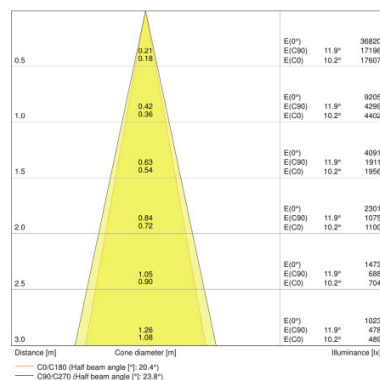

TRACK SP D75 25 W 3000 K 90RA NFL GY