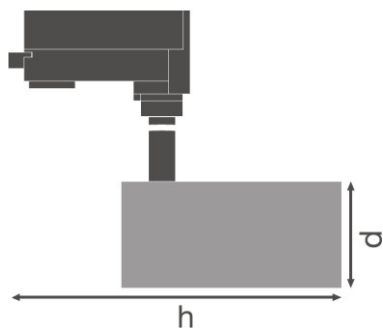

Product description	Standards
TRACK SP D75 25 W 4000 K 90RA NFL BK	CE/CB/ENEC/TÜV SÜD/EAC/RoHS
TRACK SP D75 25 W 3000 K 90RA NFL GY	CE/CB/ENEC/TÜV SÜD/EAC/RoHS
TRACK SP D75 25 W 4000 K 90RA NFL GY	CE/CB/ENEC/TÜV SÜD/EAC/RoHS

TRACK SP D75 25 W 3000 K 90RA NFL WT, TRACK SP D75 25 W 4000 K 90RA NFL WT, TRACK SP D75 25 W 3000 K 90RA NFL BK, TRACK SP D75 25 W 4000 K 90RA NFL BK, TRACK SP D75 25 W 3000 K 90RA NFL GY, TRACK SP D75 25 W 4000 K 90RA NFL GY

TRACK SP D75 25 W 3000 K 90RA NFL WT

TRACK SP D75 25 W 4000 K 90RA NFL WT

TRACK SP D75 25 W 3000 K 90RA NFL BK