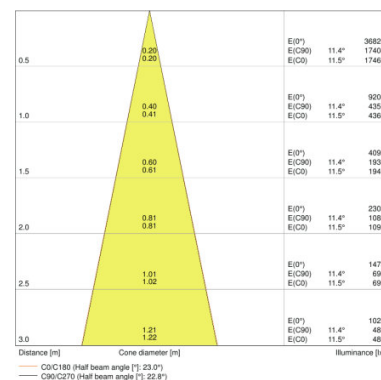

TRACK SP D75 25 W 4000 K 90RA NFL GY

EQUIPMENT / ACCESSORIES

- Accessory reflectors with 15° or 38° beam angle available

APPLICATION ADVICE

For more detailed application information and graphics please see product datasheet.

LOGISTICAL DATA

Product code	Product description	Packaging unit (Pieces/Unit)	Dimensions (length x width x height)	Volume	Gross weight
4058075113442	TRACK SP D75 25 W 3000 K 90RA NFL WT	Shipping carton box 4	375 mm x 110 mm x 295 mm	12.17 dm³	3557.00 g
4058075113466	TRACK SP D75 25 W 4000 K 90RA NFL WT	Shipping carton box 4	375 mm x 110 mm x 295 mm	12.17 dm³	3557.00 g