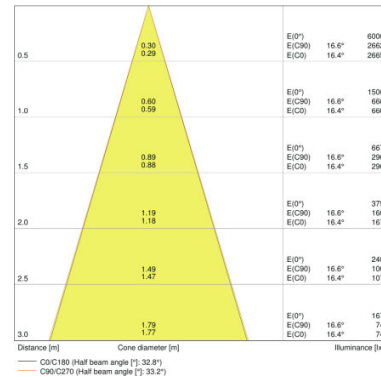

SPOT FIX DIM 8 W 3000 K IP44 WT

SPOT FIX DIM 8 W 4000 K IP44 WT

APPLICATION ADVICE