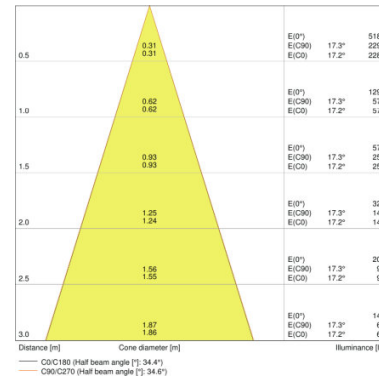

SPOT FIX DIM 8 W 3000 K IP44 SI, SPOT FIX DIM 8 W 4000 K IP44 SI

SPOT FIX DIM 8 W 3000 K IP44 WT, SPOT FIX DIM 8 W 4000 K IP44 WT

SPOT FIX DIM 8 W 3000 K IP44 SI

SPOT FIX DIM 8 W 4000 K IP44 SI