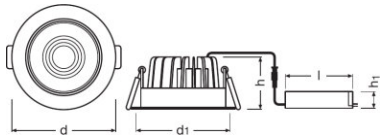

SPOT FIX DIM 8 W 3000 K IP44 SI, SPOT FIX DIM 8 W 4000 K IP44 SI

SPOT FIX DIM 8 W 3000 K IP44 WT, SPOT FIX DIM 8 W 4000 K IP44 WT

SPOT FIX DIM 8 W 3000 K IP44 SI

SPOT FIX DIM 8 W 4000 K IP44 SI