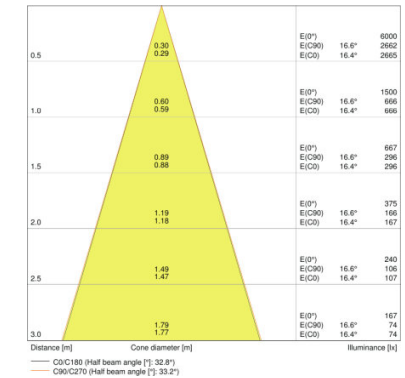

SPOT FIX DIM 8 W 3000 K IP44 SI, SPOT FIX DIM 8 W 4000 K IP44 SI

SPOT FIX DIM 8 W 3000 K IP44 WT, SPOT FIX DIM 8 W 4000 K IP44 WT

SPOT FIX DIM 8 W 3000 K IP44 SI

SPOT FIX DIM 8 W 4000 K IP44 SI