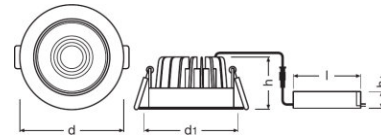

SPOT FIX DIM 8 W 3000 K IP44 SI, SPOT FIX DIM 8 W 4000 K IP44 SI

SPOT FIX DIM 8 W 3000 K IP44 WT, SPOT FIX DIM 8 W 4000 K IP44 WT

SPOT FIX DIM 8 W 3000 K IP44 SI

SPOT FIX DIM 8 W 4000 K IP44 SI