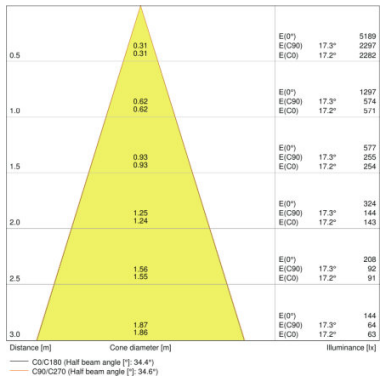

SPOT FIX DIM 8 W 3000 K IP44 WT

SPOT FIX DIM 8 W 4000 K IP44 WT

APPLICATION ADVICE