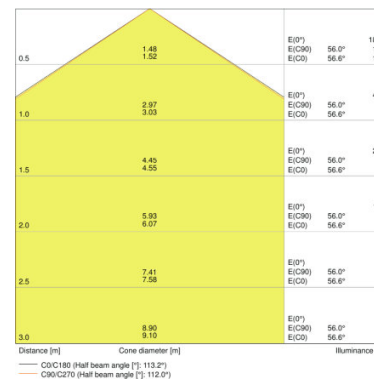

DL SLIM ALU DN 180 17 W 3000 K WT