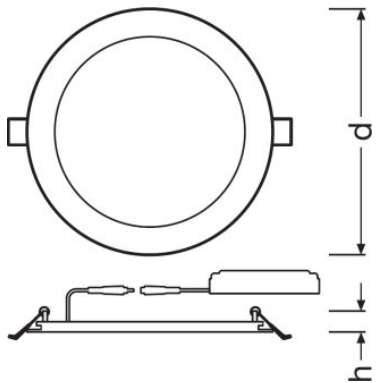

Product description	Lifespan L80 at 25 °C	Lifespan L90 at 25 °C	Capabilities		Certificates & standards	
			Dimmable	Type of connection	Protection class	Type of protection
DL SLIM ALU DN 180 17 W 4000 K WT	30000 h	15000 h	No	Screwless terminal, 2-Pole	II	IP20
DL SLIM ALU DN 205 22 W 3000 K WT	20000 h	12000 h	No	Screwless terminal, 2-Pole	II	IP20
DL SLIM ALU DN 205 22 W 4000 K WT	20000 h	12000 h	No	Screwless terminal, 2-Pole	II	IP20