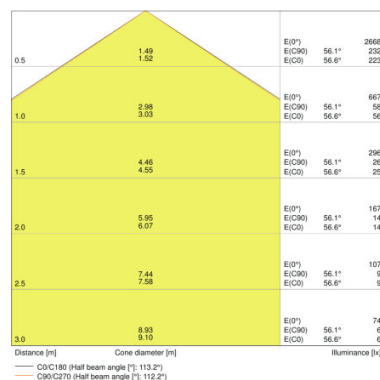

DL SLIM ALU DN 205 22 W 3000 K WT

DL SLIM ALU DN 205 22 W 4000 K WT

APPLICATION ADVICE

For more detailed application information and graphics please see product datasheet.

LOGISTICAL DATA

Product code	Product description	Packaging unit (Pieces/Unit)	Dimensions (length x width x height)	Volume	Gross weight
4058075063921	DL SLIM ALU DN 180 17 W 3000 K WT	Shipping carton box 10	495 mm x 210 mm x 210 mm	21.83 dm ³	3787.00 g
4058075063945	DL SLIM ALU DN 180 17 W 4000 K WT	Shipping carton box 10	495 mm x 210 mm x 210 mm	21.83 dm ³	3787.00 g
4058075064003	DL SLIM ALU DN 205 22 W 3000 K WT	Shipping carton box 10	495 mm x 245 mm x 245 mm	29.71 dm ³	4766.00 g
4058075064027	DL SLIM ALU DN 205 22 W 4000 K WT	Shipping carton box 10	495 mm x 245 mm x 245 mm	29.71 dm ³	4766.00 g