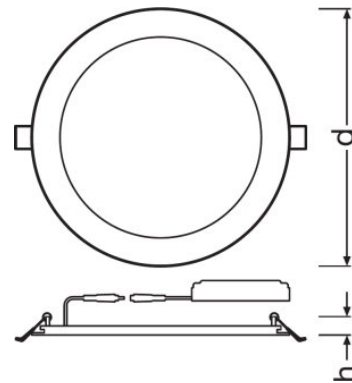

Product description	Lifespan L80 at 25 °C	Lifespan L90 at 25 °C	Capabilities		Certificates & standards	
			Dimmable	Type of connection	Protection class	Type of protection
DL SLIM ALU DN 180 17 W 4000 K WT	30000 h	15000 h	No	Screwless terminal, 2-Pole	II	IP20
DL SLIM ALU DN 205 22 W 3000 K WT	20000 h	12000 h	No	Screwless terminal, 2-Pole	II	IP20
DL SLIM ALU DN 205 22 W 4000 K WT	20000 h	12000 h	No	Screwless terminal, 2-Pole	II	IP20