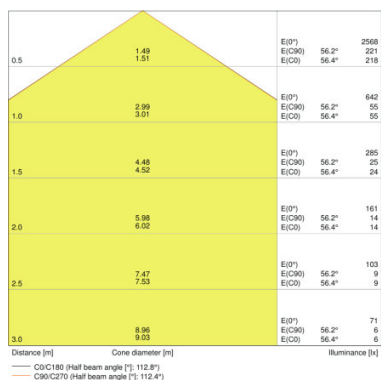

DL SLIM ALU DN 180 17 W 3000 K WT,
DL SLIM ALU DN 180 17 W 4000 K WT

DL SLIM ALU DN 205 22 W 3000 K WT,
DL SLIM ALU DN 205 22 W 4000 K WT

DL SLIM ALU DN 180 17 W 3000 K WT

DL SLIM ALU DN 180 17 W 4000 K WT

DL SLIM ALU DN 205 22 W 3000 K WT

DL SLIM ALU DN 205 22 W 4000 K WT

APPLICATION ADVICE

For more detailed application information and graphics please see product datasheet.

LOGISTICAL DATA

Product code	Product description	Packaging unit (Pieces/Unit)	Dimensions (length x width x height)	Volume	Gross weight
4058075063921	DL SLIM ALU DN 180 17 W 3000 K WT	Shipping carton box 10	495 mm x 210 mm x 210 mm	21.83 dm ³	3787.00 g
4058075063945	DL SLIM ALU DN 180 17 W 4000 K WT	Shipping carton box 10	495 mm x 210 mm x 210 mm	21.83 dm ³	3787.00 g
4058075064003	DL SLIM ALU DN 205 22 W 3000 K WT	Shipping carton box 10	495 mm x 245 mm x 245 mm	29.71 dm ³	4766.00 g
4058075064027	DL SLIM ALU DN 205 22 W 4000 K WT	Shipping carton box 10	495 mm x 245 mm x 245 mm	29.71 dm ³	4766.00 g