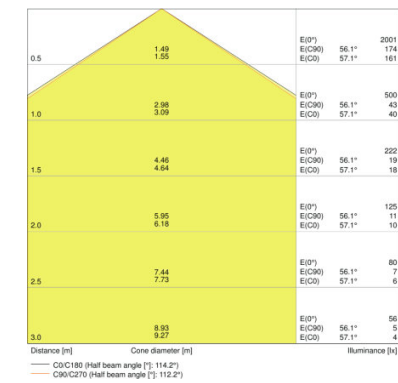

DL SLIM ALU DN 180 17 W 4000 K WT