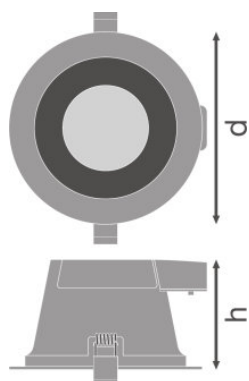

Product description	Lifespan			Capabilities		Certificates & standards	
	Lifespan L70 at 25 °C	Lifespan L80 at 25 °C	Lifespan L90 at 25 °C	Dimmable	Type of connection	Protection class	Type of protection
DL COMFORT DN 130 13 W 3CCT IP54 WT	50000 h	45000 h	30000 h	No	Screwless terminal, 2-Pole	II	IP54
DL COMFORT DN 155 18 W 3CCT IP54 WT	50000 h	45000 h	30000 h	No	Screwless terminal, 2-Pole	II	IP54
DL COMFORT DN 205 20 W 3CCT IP54 WT	50000 h	45000 h	30000 h	No	Screwless terminal, 2-Pole	II	IP54

DL COMFORT DN 155 18 W 3CCT IP54 WT

DL COMFORT DN 205 20 W 3CCT IP54 WT

DL COMFORT DN 130 13 W 3CCT IP54 WT