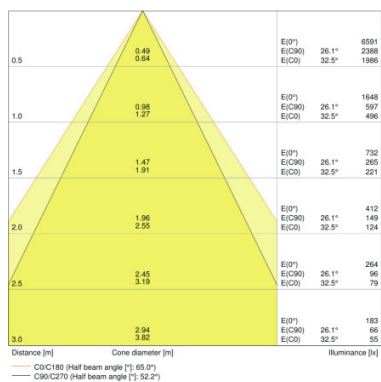

DL COMFORT DN 130 13 W 3CCT IP54 WT

DL COMFORT DN 155 18 W 3CCT IP54
WT

APPLICATION ADVICE

For more detailed application information and graphics please see product datasheet.

LOGISTICAL DATA

Product code	Product description	Packaging unit (Pieces/Unit)	Dimensions (length x width x height)	Volume	Gross weight
4058075104068	DL COMFORT DN 130 13 W 3CCT IP54 WT	Shipping carton box 8	360 mm x 360 mm x 270 mm	34.99 dm³	3632.00 g
4058075104082	DL COMFORT DN 155 18 W 3CCT IP54 WT	Shipping carton box 8	410 mm x 410 mm x 300 mm	50.43 dm³	4680.00 g
4058075104105	DL COMFORT DN 205 20 W 3CCT IP54 WT	Shipping carton box 8	520 mm x 520 mm x 300 mm	81.12 dm³	7350.00 g

The mentioned product code describes the smallest quantity unit which can be ordered. One shipping unit can contain one or more single products. When placing an order, for the quantity please enter single or multiples of a shipping unit.