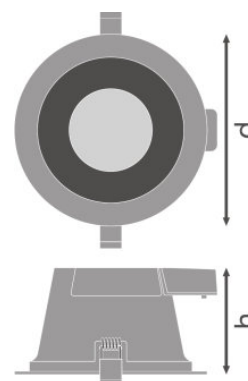

Product description	Lifespan			Capabilities		Certificates & standards	
	Lifespan L70 at 25 °C	Lifespan L80 at 25 °C	Lifespan L90 at 25 °C	Dimmable	Type of connection	Protection class	Type of protection
DL COMFORT DN 130 13 W 3CCT IP54 WT	50000 h	45000 h	30000 h	No	Screwless terminal, 2-Pole	II	IP54
DL COMFORT DN 155 18 W 3CCT IP54 WT	50000 h	45000 h	30000 h	No	Screwless terminal, 2-Pole	II	IP54
DL COMFORT DN 205 20 W 3CCT IP54 WT	50000 h	45000 h	30000 h	No	Screwless terminal, 2-Pole	II	IP54

DL COMFORT DN 155 18 W 3CCT IP54 WT

DL COMFORT DN 205 20 W 3CCT IP54 WT

DL COMFORT DN 130 13 W 3CCT IP54 WT