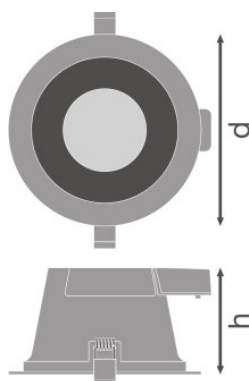

Product description	Lifespan			Capabilities		Certificates & standards	
	Lifespan L70 at 25 °C	Lifespan L80 at 25 °C	Lifespan L90 at 25 °C	Dimmable	Type of connection	Protection class	Type of protection
DL COMFORT DN 130 13 W 3CCT IP54 WT	50000 h	45000 h	30000 h	No	Screwless terminal, 2-Pole	II	IP54
DL COMFORT DN 155 18 W 3CCT IP54 WT	50000 h	45000 h	30000 h	No	Screwless terminal, 2-Pole	II	IP54
DL COMFORT DN 205 20 W 3CCT IP54 WT	50000 h	45000 h	30000 h	No	Screwless terminal, 2-Pole	II	IP54

DL COMFORT DN 155 18 W 3CCT IP54 WT

DL COMFORT DN 205 20 W 3CCT IP54 WT

DL COMFORT DN 130 13 W 3CCT IP54 WT