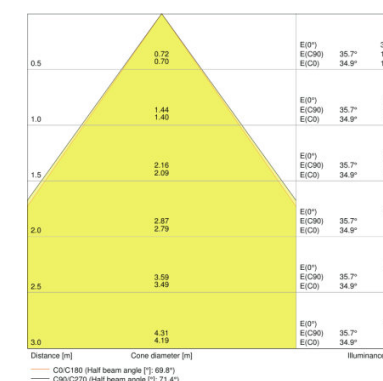

Product description	Lifespan			Capabilities		Certificates & standards	
	Lifespan L70 at 25 °C	Lifespan L80 at 25 °C	Lifespan L90 at 25 °C	Dimmable	Type of connection	Protection class	Type of protection
DL COMFORT DN 130 13 W 3CCT IP54 WT	50000 h	45000 h	30000 h	No	Screwless terminal, 2-Pole	II	IP54
DL COMFORT DN 155 18 W 3CCT IP54 WT	50000 h	45000 h	30000 h	No	Screwless terminal, 2-Pole	II	IP54
DL COMFORT DN 205 20 W 3CCT IP54 WT	50000 h	45000 h	30000 h	No	Screwless terminal, 2-Pole	II	IP54

DL COMFORT DN 155 18 W 3CCT IP54 WT

DL COMFORT DN 205 20 W 3CCT IP54 WT

DL COMFORT DN 130 13 W 3CCT IP54 WT