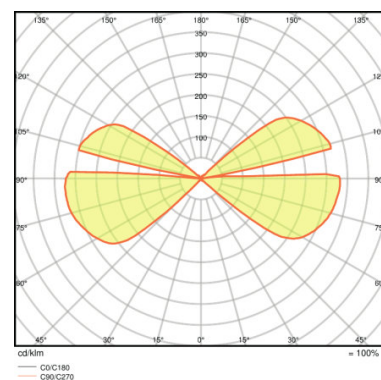

O FACADE UPDOWN 12 W 3000 K IP54 GY, O FACADE UPDOWN 12 W 3000 K IP54 WT

O FACADE UPDOWN 12 W 3000 K IP54 GY

O FACADE UPDOWN 12 W 3000 K IP54 WT

EQUIPMENT / ACCESSORIES

- Complete mounting and connecting accessories included

APPLICATION ADVICE

For more detailed application information and graphics please see product datasheet.

LOGISTICAL DATA

Product code	Product description	Packaging unit (Pieces/Unit)	Dimensions (length x width x height)	Volume	Gross weight
4058075075054	O FACADE UPDOWN 12 W 3000 K IP54 GY	Shipping carton box 6	245 mm x 240 mm x 195 mm	11.47 dm³	3193.00 g
4058075075078	O FACADE UPDOWN 12 W 3000 K IP54 WT	Shipping carton box 6	245 mm x 240 mm x 195 mm	11.47 dm³	3193.00 g