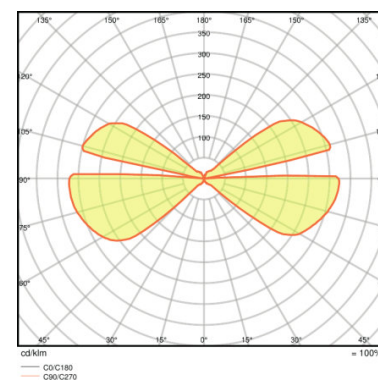

O FACADE UPDOWN 12 W 3000 K IP54 GY, O FACADE UPDOWN 12 W 3000 K IP54 WT

O FACADE UPDOWN 12 W 3000 K IP54 GY

O FACADE UPDOWN 12 W 3000 K IP54 WT

EQUIPMENT / ACCESSORIES

- Complete mounting and connecting accessories included

APPLICATION ADVICE

For more detailed application information and graphics please see product datasheet.

LOGISTICAL DATA

Product code	Product description	Packaging unit (Pieces/Unit)	Dimensions (length x width x height)	Volume	Gross weight
4058075075054	O FACADE UPDOWN 12 W 3000 K IP54 GY	Shipping carton box 6	245 mm x 240 mm x 195 mm	11.47 dm³	3193.00 g
4058075075078	O FACADE UPDOWN 12 W 3000 K IP54 WT	Shipping carton box 6	245 mm x 240 mm x 195 mm	11.47 dm³	3193.00 g