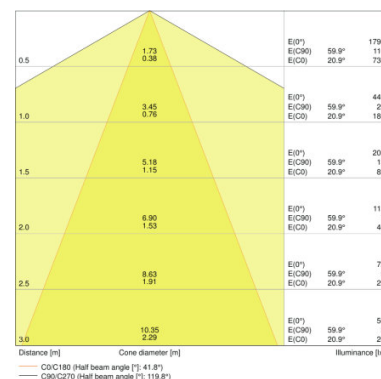

LED FACADE INDIRECT 13 W 3000 K RD WT

EQUIPMENT / ACCESSORIES

- Complete mounting and connecting accessories included

APPLICATION ADVICE

For more detailed application information and graphics please see product datasheet.

LOGISTICAL DATA

Product code	Product description	Packaging unit (Pieces/Unit)	Dimensions (length x width x height)	Volume	Gross weight
4058075075016	O FACADE IND RD 13 W 3000 K IP54 GY	Shipping carton box 6	300 mm x 275 mm x 185 mm	15.26 dm³	5308.00 g
4058075075030	LED FACADE INDIRECT 13 W 3000 K RD WT	Shipping carton box 6	300 mm x 275 mm x 185 mm	15.26 dm³	5308.00 g