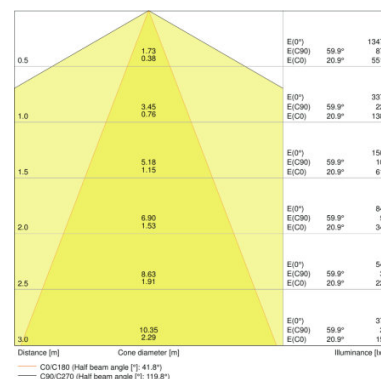

O FACADE IND RD 13 W 3000 K IP54 GY, LED FACADE INDIRECT 13 W 3000 K RD WT