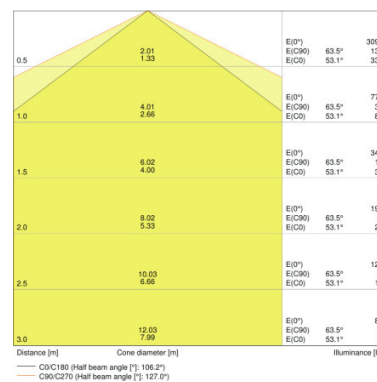

DP COMPACT 1200 23 W 4000K IP65 GY, DP COMPACT 1200 44 W 4000K IP65 GY, DP COMPACT 1200 44 W 6500K IP65 GY

DP COMPACT 1500 31 W 4000K IP65 GY, DP COMPACT 1500 55 W 4000K IP65 GY, DP COMPACT 1500 55 W 6500K IP65 GY

DP COMPACT 1200 23 W 4000K IP65 GY

DP COMPACT 1200 44 W 4000K IP65 GY