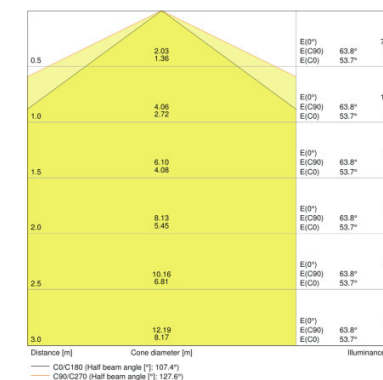

DP COMPACT 1500 55 W 6500K IP65 GY

EQUIPMENT / ACCESSORIES

- Stainless steel clamps with safety screws included
- Mounting accessories included (suspension kit, theft protection kit)

APPLICATION ADVICE

For more detailed application information and graphics please see product datasheet.

LOGISTICAL DATA

Product code	Product description	Packaging unit (Pieces/Unit)	Dimensions (length x width x height)	Volume	Gross weight
4058075062085	DP COMPACT 1200 23 W 4000K IP65 GY	Shipping carton box 6	1340 mm x 200 mm x 240 mm	64.32 dm³	8140.00 g
4058075062108	DP COMPACT 1200 44 W 4000K IP65 GY	Shipping carton box 6	1340 mm x 200 mm x 240 mm	64.32 dm³	8380.00 g