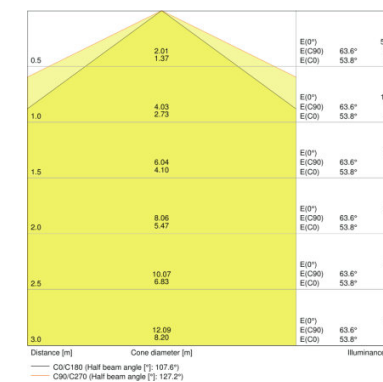

DP COMPACT 1200 23 W 4000K IP65 GY, DP COMPACT 1200 44 W 4000K IP65 GY, DP COMPACT 1200 44 W 6500K IP65 GY

DP COMPACT 1500 31 W 4000K IP65 GY, DP COMPACT 1500 55 W 4000K IP65 GY, DP COMPACT 1500 55 W 6500K IP65 GY

DP COMPACT 1200 23 W 4000K IP65 GY

DP COMPACT 1200 44 W 4000K IP65 GY