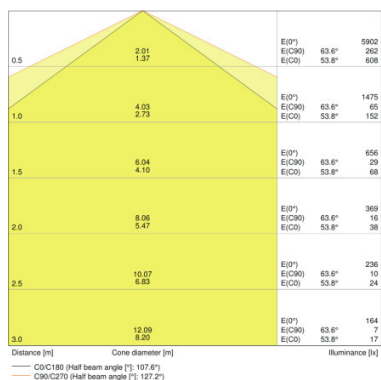

DP COMPACT 1200 44 W 6500K IP65 GY