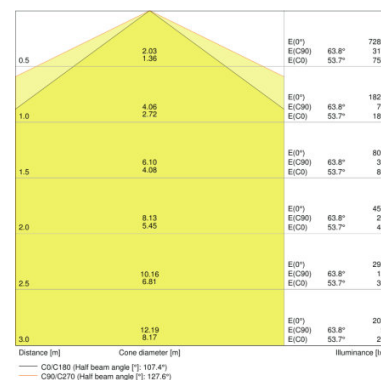

DP COMPACT 1500 55 W 4000K IP65 GY