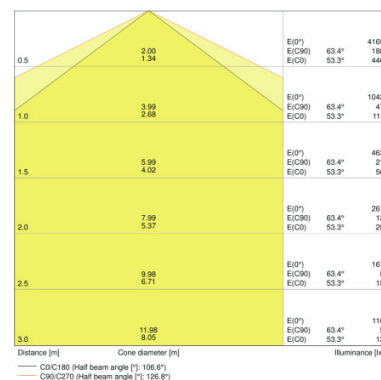

DP COMPACT 1500 31 W 4000K IP65 GY