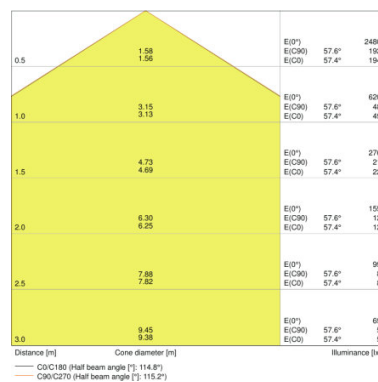

SF COMPACT IK10 300 24 W 3000 K
IP65 WT, SF COMPACT IK10 300 24 W
4000 K IP65 WT

SF COMPACT IK10 300 24 W 3000 K
IP65 WT

SF COMPACT IK10 300 24 W 4000 K
IP65 WT

APPLICATION ADVICE

For more detailed application information and graphics please see product datasheet.

LOGISTICAL DATA

Product code	Product description	Packaging unit (Pieces/Unit)	Dimensions (length x width x height)	Volume	Gross weight
4058075062207	SF COMPACT IK10 300 24 W 3000 K IP65 WT	Shipping carton box 8	555 mm x 320 mm x 325 mm	57.72 dm³	8944.00 g
4058075062221	SF COMPACT IK10 300 24 W 4000 K IP65 WT	Shipping carton box 8	555 mm x 320 mm x 325 mm	57.72 dm³	9212.00 g

The mentioned product code describes the smallest quantity unit which can be ordered. One shipping unit can contain one or more single products. When placing an order, for the quantity please enter single or multiples of a shipping unit.

REFERENCES / LINKS