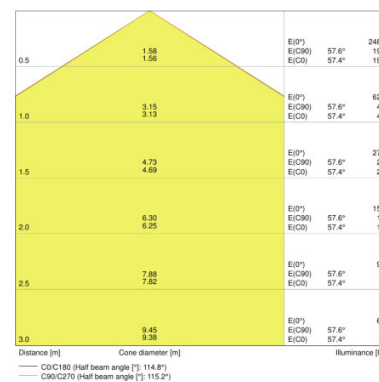

SF COMPACT IK10 300 24 W 3000 K
IP65 WT, SF COMPACT IK10 300 24 W
4000 K IP65 WT

SF COMPACT IK10 300 24 W 3000 K
IP65 WT

SF COMPACT IK10 300 24 W 4000 K
IP65 WT

APPLICATION ADVICE

For more detailed application information and graphics please see product datasheet.

LOGISTICAL DATA

Product code	Product description	Packaging unit (Pieces/Unit)	Dimensions (length x width x height)	Volume	Gross weight
4058075062207	SF COMPACT IK10 300 24 W 3000 K IP65 WT	Shipping carton box 8	555 mm x 320 mm x 325 mm	57.72 dm³	8944.00 g
4058075062221	SF COMPACT IK10 300 24 W 4000 K IP65 WT	Shipping carton box 8	555 mm x 320 mm x 325 mm	57.72 dm³	9212.00 g

The mentioned product code describes the smallest quantity unit which can be ordered. One shipping unit can contain one or more single products. When placing an order, for the quantity please enter single or multiples of a shipping unit.

REFERENCES / LINKS