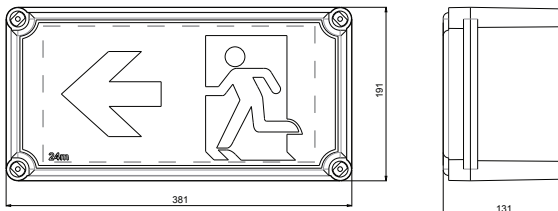

Dimensions:

24m