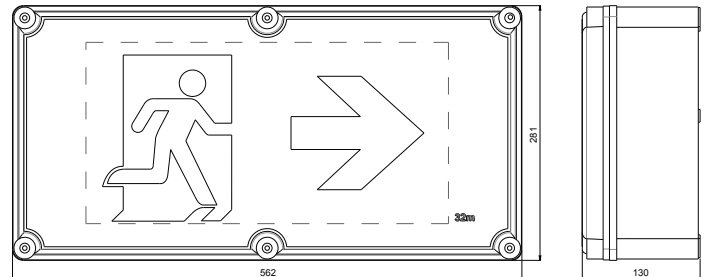

32m

* When compared to conventional fluorescent solutions

Legrand - Australia
1300 369 777
www.legrand.com.au
ABN 31 000 102 661

Legrand - New Zealand
0800 476 009
www.legrand.co.nz

Refer to your group buying office, Legrand Sales Representative or Legrand Sales Office for pricing.

Please note: specifications are subject to change without prior notice.