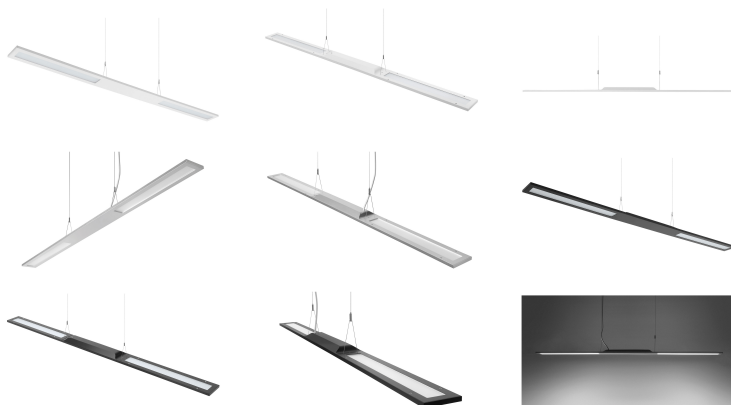

PRODUCT DETAILS

UPCOMING NEW FAST RUNNER UPDATED PHASE-OUT PRODUCTS

DOWNLOADS

[Datasheet](#)

[Installation manual](#)

DUELIS II

Description

MOUNTING	Suspended (SSD)
LIGHT SOURCE	LED
OPTICAL SYSTEM	Microprismatic diffuser (MCD)
LIGHT DISTRIBUTION	Direct-indirect
WIRING	Electronic control gear FIX / DALI (ECG / EDA) External lead-in flexible cable
MATERIALS	Diffuser: PMMA Housing: aluminium Rope suspension
SURFACE FINISH	Housing: white RAL 9003 (W03)
ACCESSORIES	Rope suspension
SERVICE LIFETIME (Ta=25°C)	50,000 hours / L80 / B10
AMBIENT OPERATING TEMPERATURE	From -20 °C to +35 °C

AREAS OF APPLICATION

EDUCATION

HEALTH AND CARE

OFFICE

Accessories

List of products

PRODUCT NAME	STATUS	QUICK DOWNLOADS
DUELIS II MICROPRISMA LED 5300lm/830 1x65W, FIX, RAL 9003		RFA / 3DS / IES / LDT / CURVE /
DUELIS II MICROPRISMA LED 5450lm/840 1x65W, FIX, RAL 9003		RFA / 3DS / IES / LDT / CURVE /
DUELIS II MICROPRISMA LED 5300lm/830 1x65W, DALI, RAL 9003		RFA / 3DS / IES / LDT / CURVE /
DUELIS II MICROPRISMA LED 5450lm/840 1x65W, DALI, RAL 9003		RFA / 3DS / IES / LDT / CURVE /